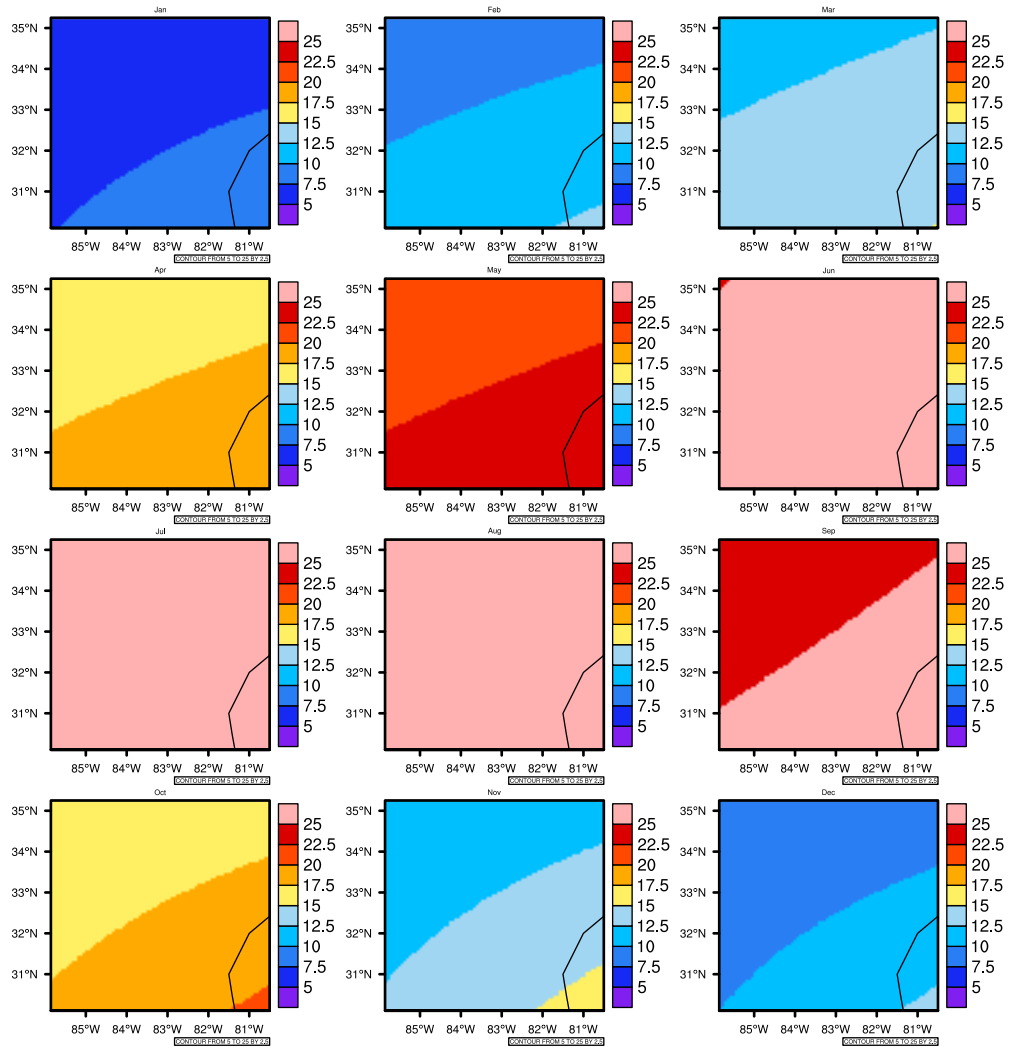

Monthly Daily Averaget(c) In 2080-2089 GFDL-ESM2M RCP45 - Georgia

AgriMetSoft (2020). Climate Maps. Available on:
<https://agrimetsoft.com/maps>

Order a new map on <https://agrimetsoft.com/order>

[You can request maps from any dataset from the AgriMetSoft Team.](#)