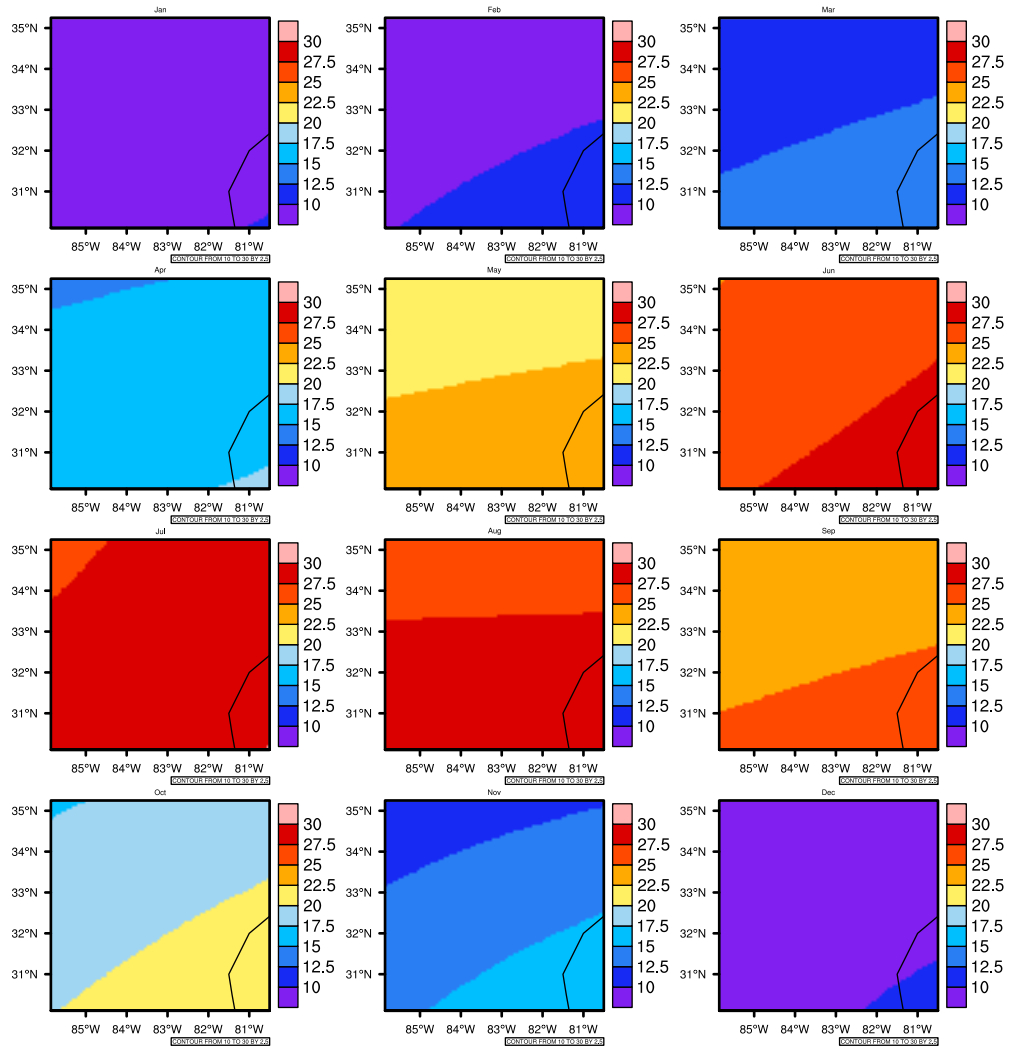

Monthly Daily Averaget(c) In 2090-2099 GFDL-ESM2M RCP45 - Georgia

AgriMetSoft (2020). Climate Maps. Available on:
<https://agrimetsoft.com/maps>

|Order a new map on <https://agrimetsoft.com/order>

[You can request maps from any dataset from the AgriMetSoft Team.](#)