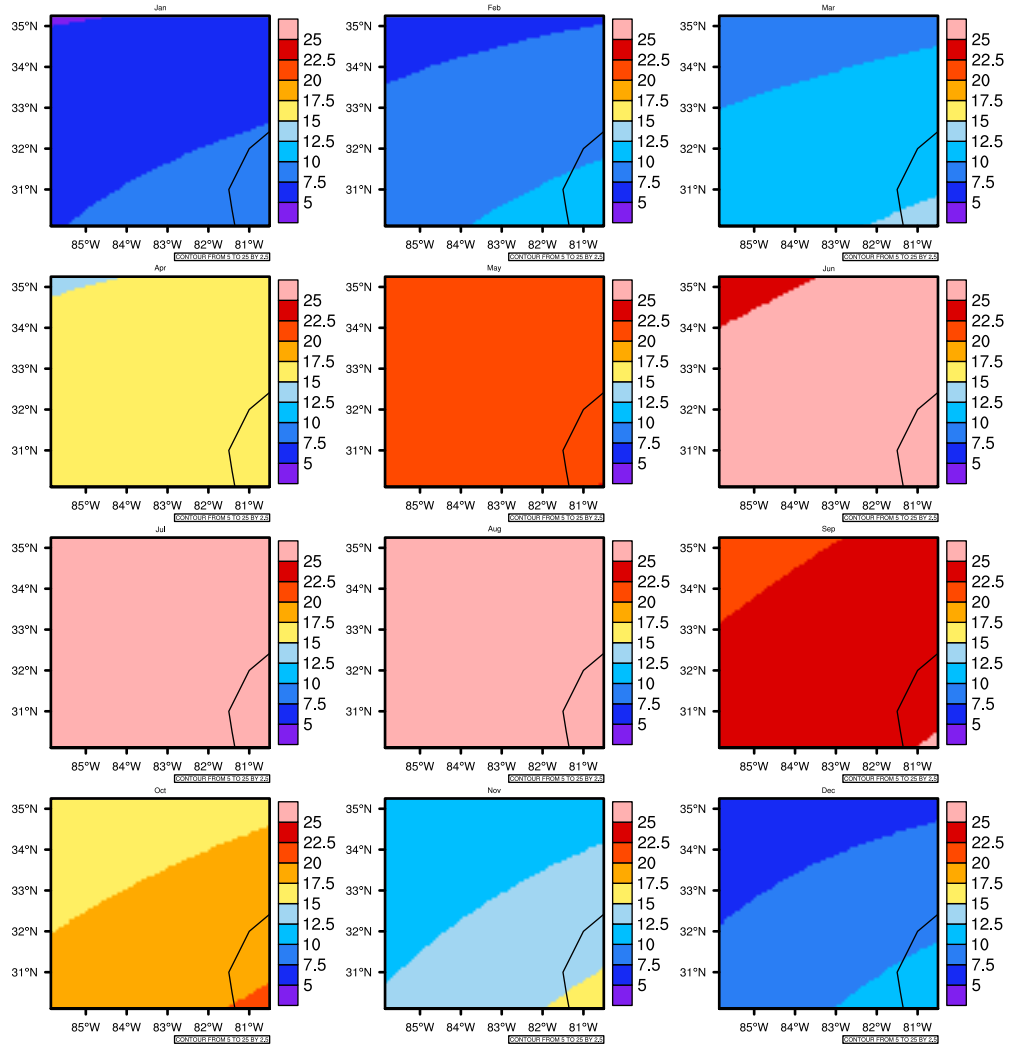

Monthly Daily Averaget(c) In 2020-2029 GFDL-ESM2M RCP85 - Georgia

AgriMetSoft (2020). Climate Maps. Available on:
<https://agrimetsoft.com/maps>

|Order a new map on <https://agrimetsoft.com/order>

[You can request maps from any dataset from the AgriMetSoft Team.](#)