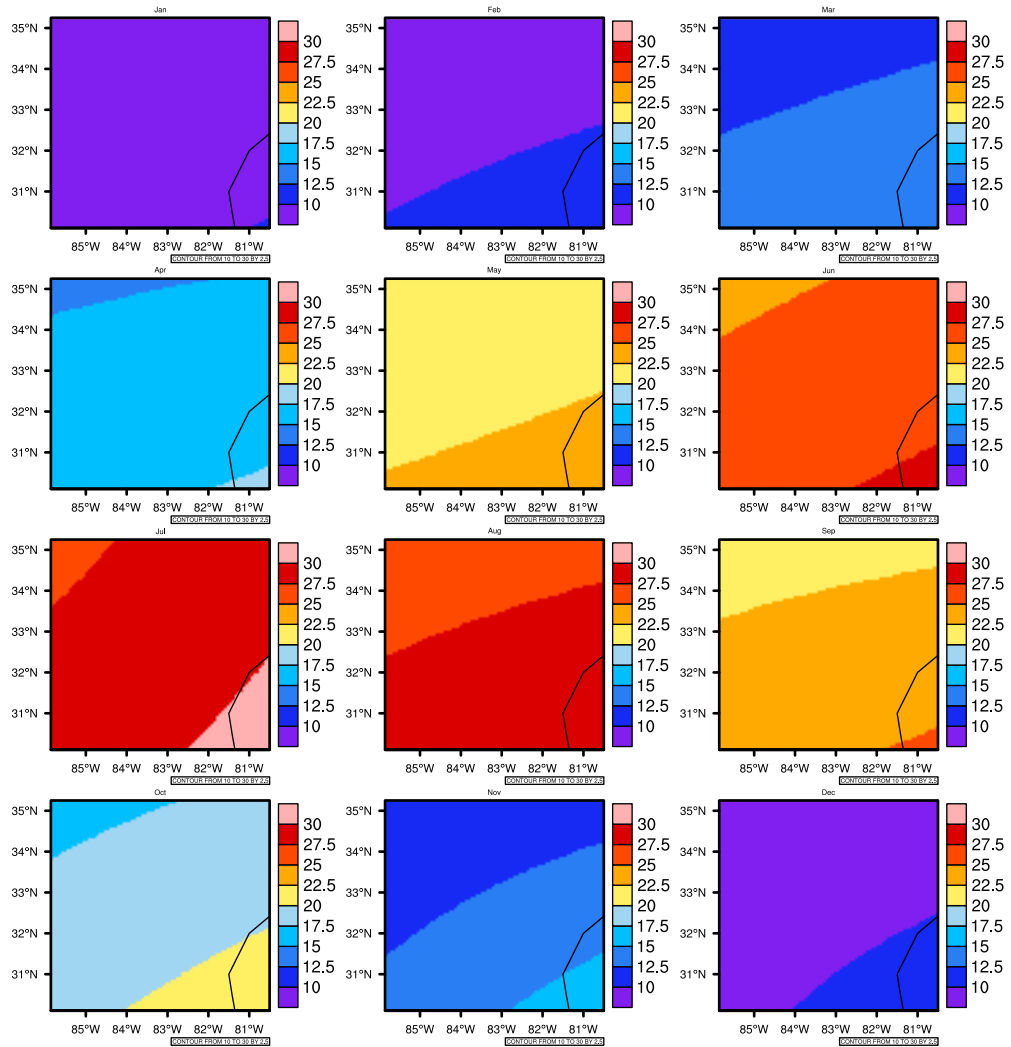

Monthly Daily Averaget(c) In 2030-2039 GFDL-ESM2M RCP85 - Georgia

AgriMetSoft (2020). Climate Maps. Available on:
<https://agrimetsoft.com/maps>

Order a new map on <https://agrimetsoft.com/order>

[You can request maps from any dataset from the AgriMetSoft Team.](#)