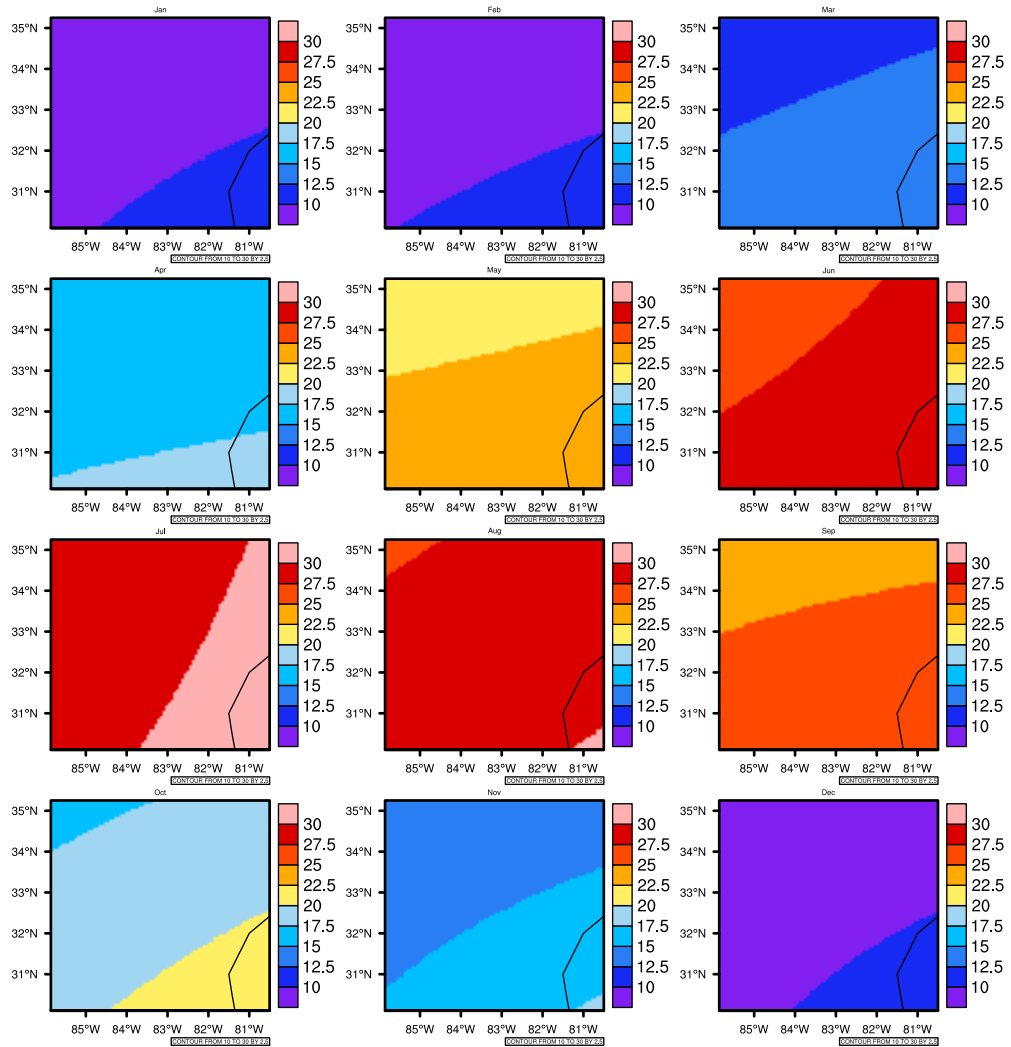

Monthly Daily Averaget(c) In 2050-2059 GFDL-ESM2M RCP85 - Georgia

AgriMetSoft (2020). Climate Maps. Available on:
<https://agrimetsoft.com/maps>

|Order a new map on <https://agrimetsoft.com/order>

[You can request maps from any dataset from the AgriMetSoft Team.](#)