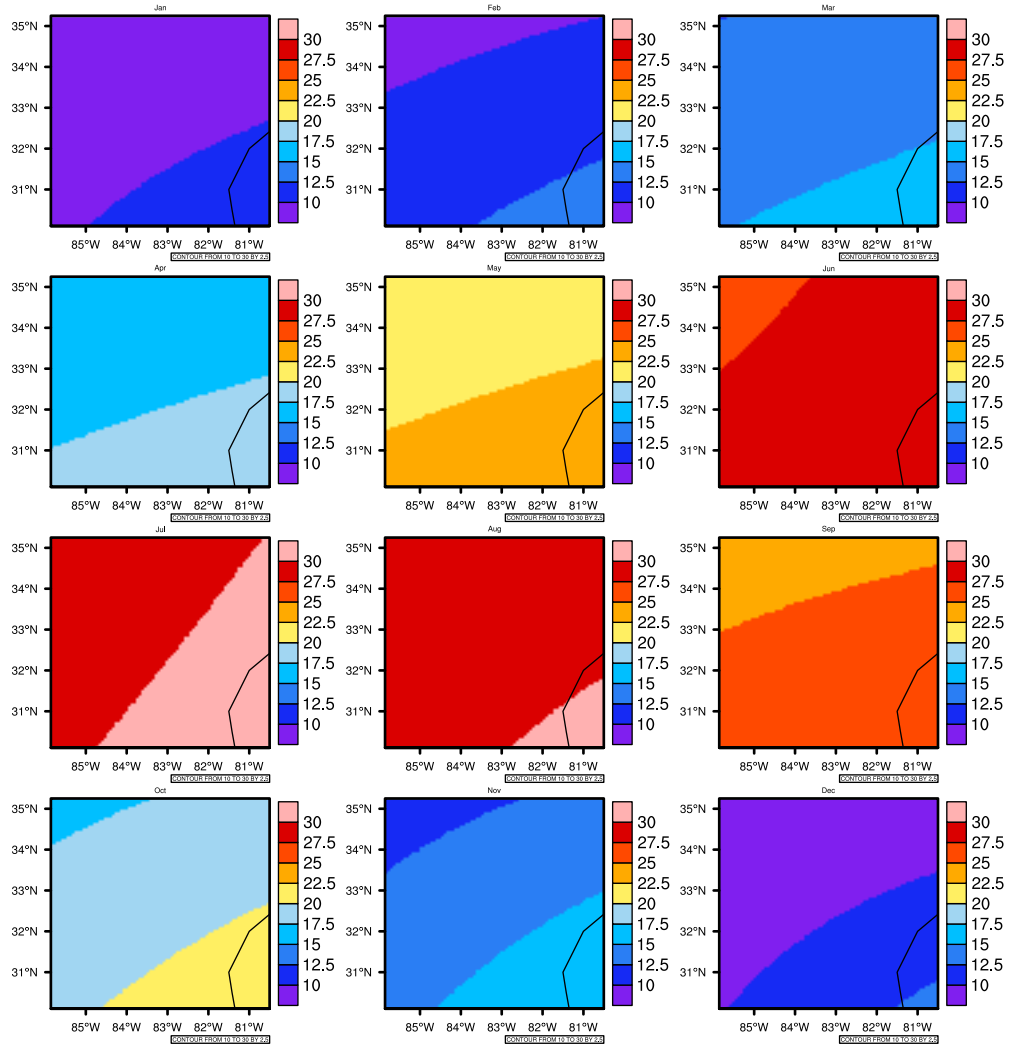

Monthly Daily Averaget(c) In 2060-2069 GFDL-ESM2M RCP85 - Georgia

AgriMetSoft (2020). Climate Maps. Available on:
<https://agrimetsoft.com/maps>

|Order a new map on <https://agrimetsoft.com/order>

[You can request maps from any dataset from the AgriMetSoft Team.](#)