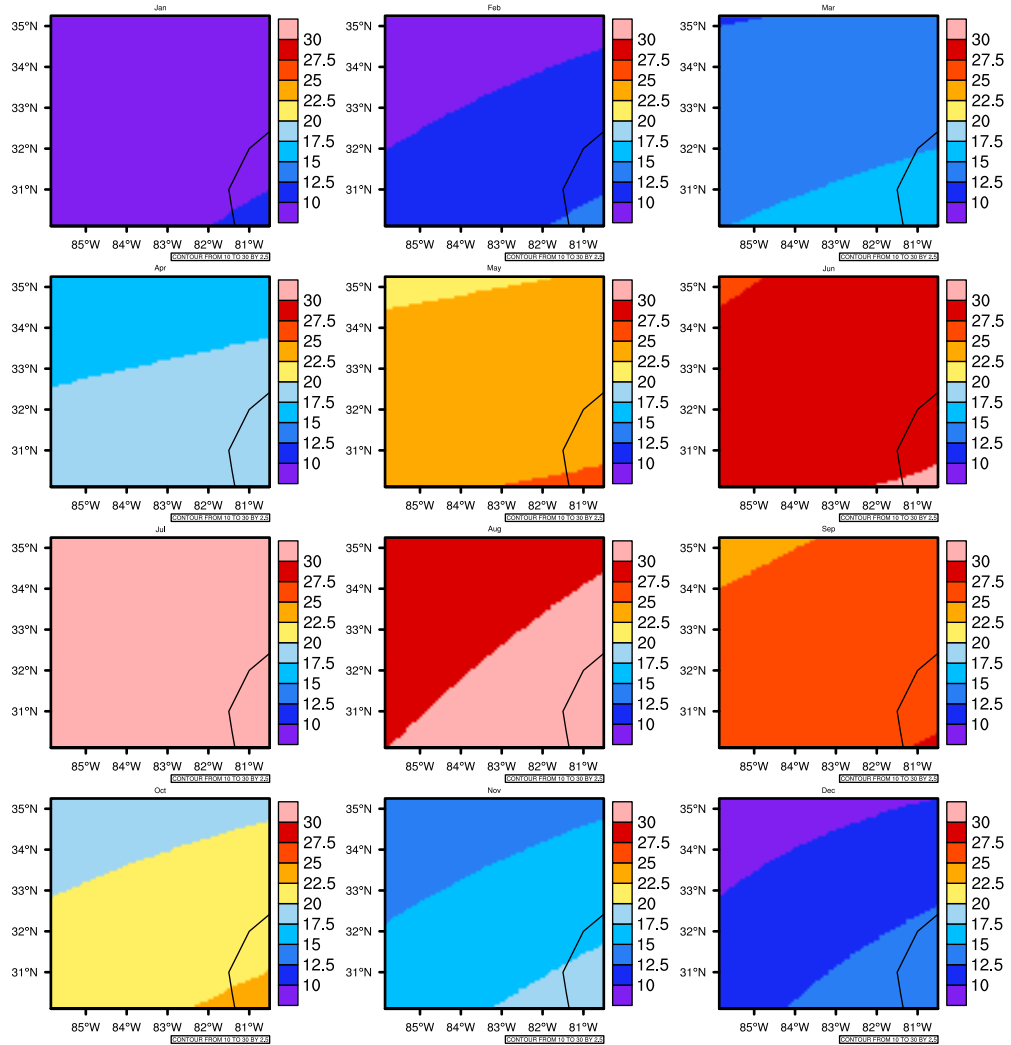

Monthly Daily Averaget(c) In 2070-2079 GFDL-ESM2M RCP85 - Georgia

AgriMetSoft (2020). Climate Maps. Available on:
<https://agrimetsoft.com/maps>

|Order a new map on <https://agrimetsoft.com/order>

[You can request maps from any dataset from the AgriMetSoft Team.](#)