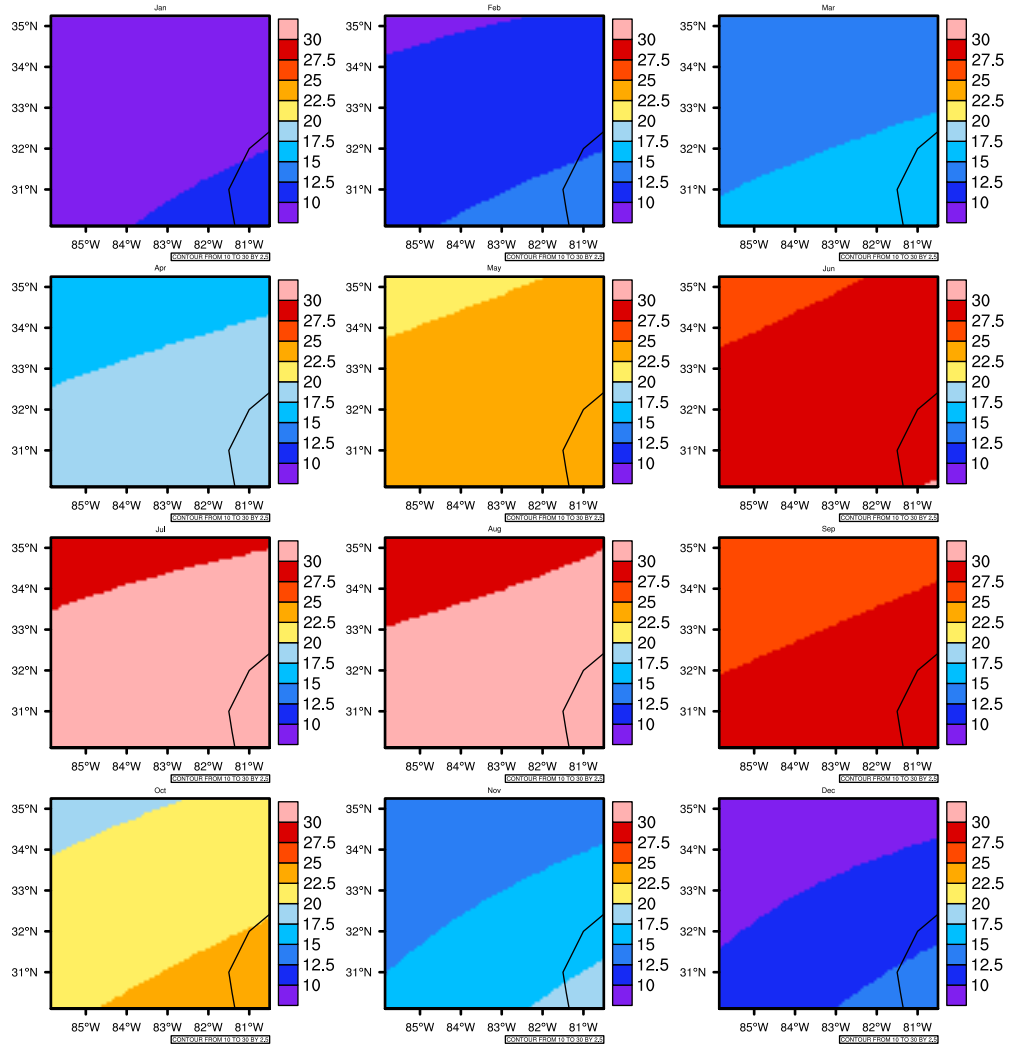

Monthly Daily Averaget(c) In 2080-2089 GFDL-ESM2M RCP85 - Georgia

AgriMetSoft (2020). Climate Maps. Available on:
<https://agrimetsoft.com/maps>

Order a new map on <https://agrimetsoft.com/order>

[You can request maps from any dataset from the AgriMetSoft Team.](#)