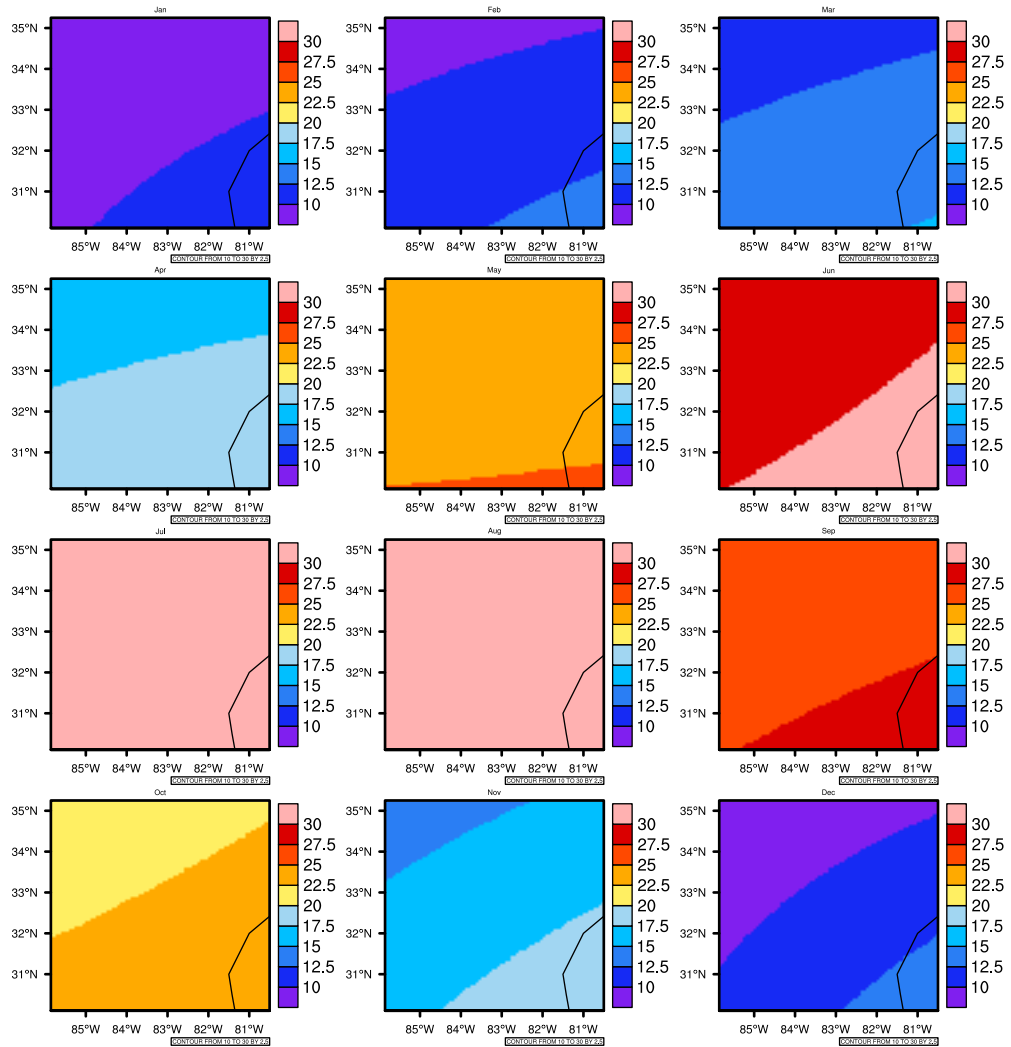

Monthly Daily Averaget(c) In 2090-2099 GFDL-ESM2M RCP85 - Georgia

AgriMetSoft (2020). Climate Maps. Available on:
<https://agrimetsoft.com/maps>

|Order a new map on <https://agrimetsoft.com/order>

[You can request maps from any dataset from the AgriMetSoft Team.](#)