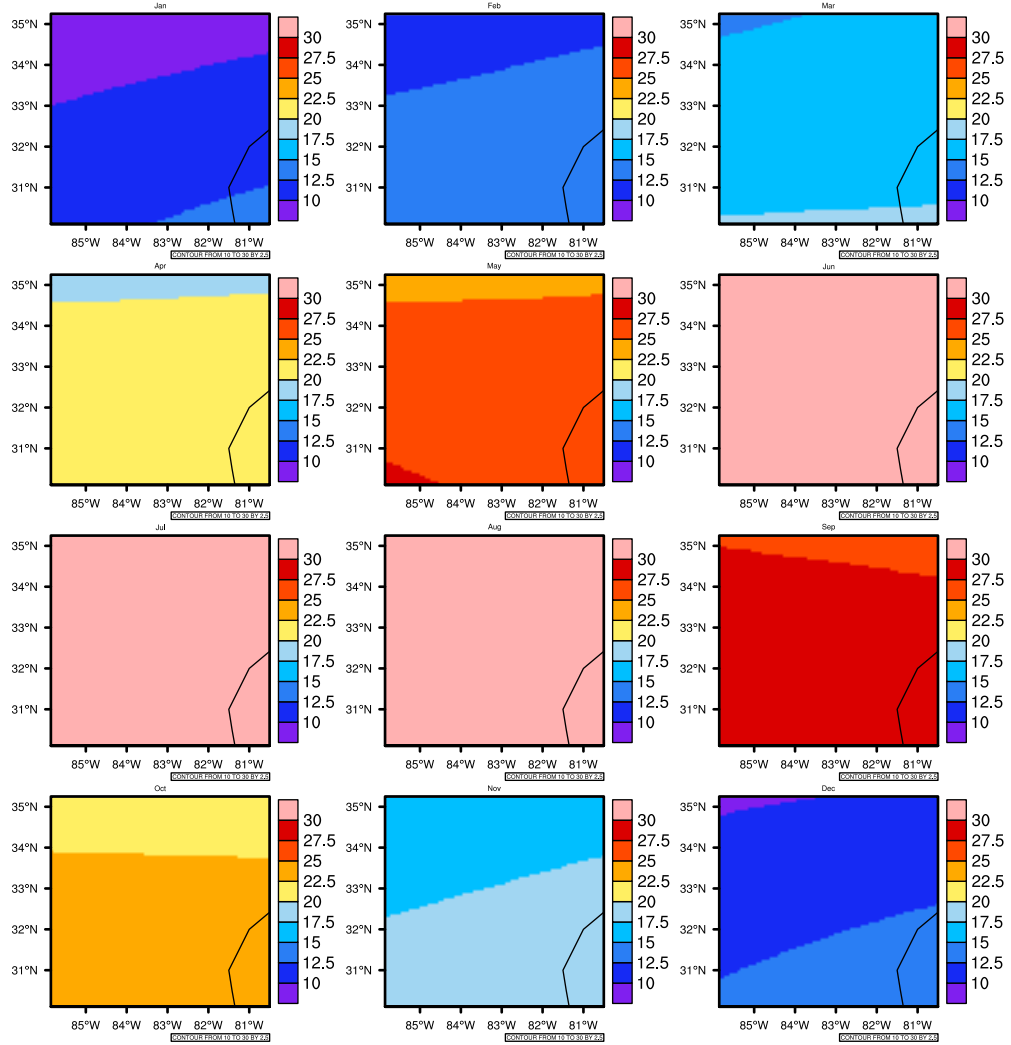

Monthly Daily Average Maximum Temperature in 2070-2079 GFDL-ESM2M RCP45 - Georgia

AgriMetSoft (2020). Climate Maps. Available on: <https://agrimetsoft.com/maps>

Order a new map on <https://agrimetsoft.com/order>