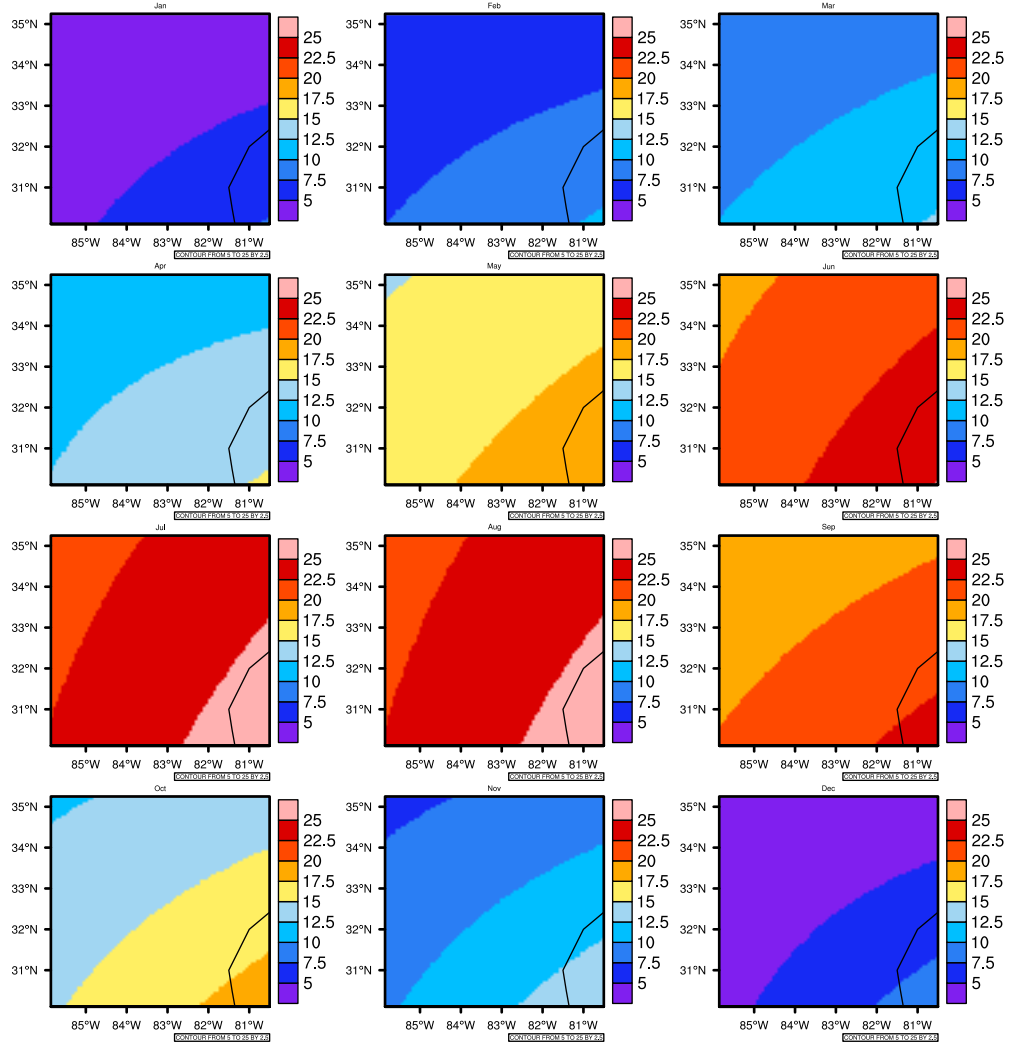

Monthly Daily Average tasmin(c) In 2020-2029 GFDL-ESM2M RCP45 - Georgia

AgriMetSoft (2020). Climate Maps. Available on: <https://agrimetsoft.com/maps>

Order a new map on <https://agrimetsoft.com/order>

[You can request maps from any dataset from the AgriMetSoft Team.](#)