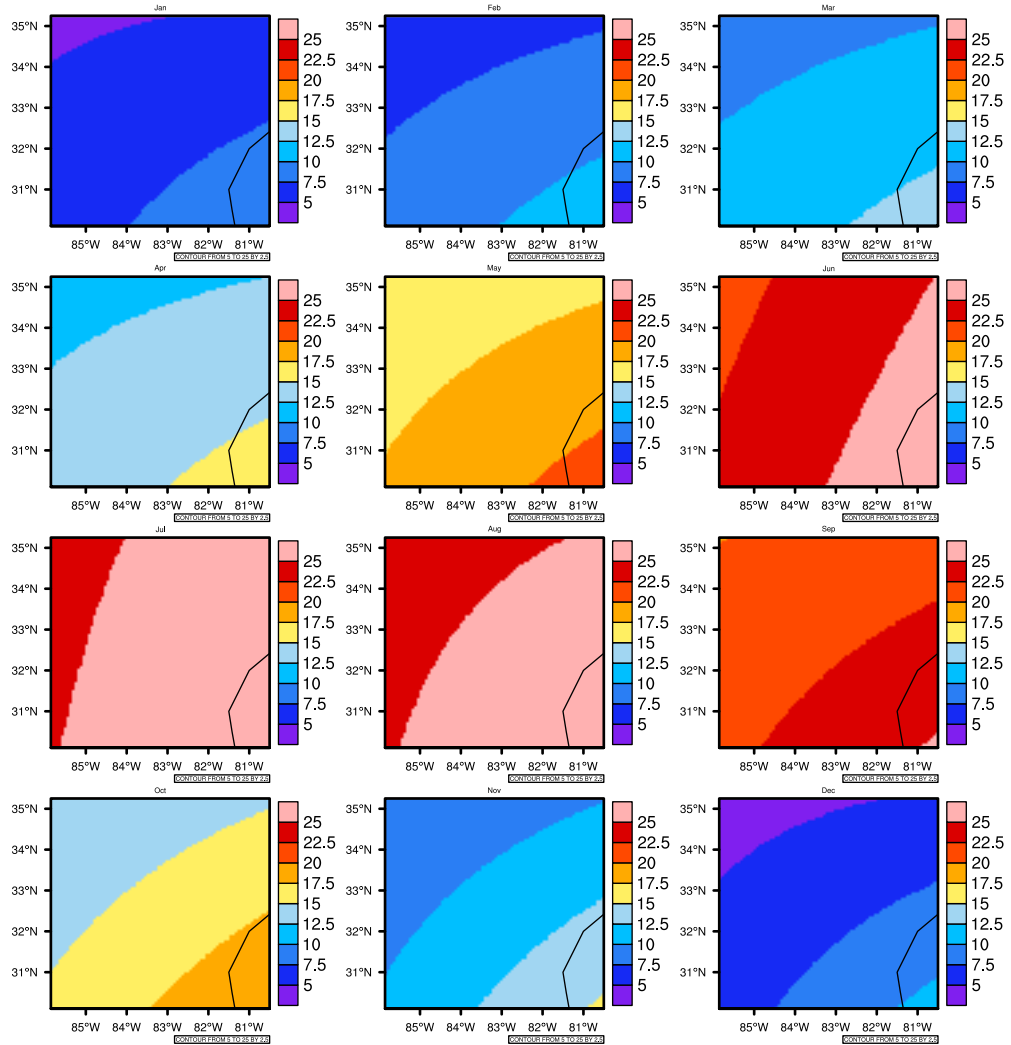

Monthly Daily Average tasmin(c) In 2060-2069 GFDL-ESM2M RCP85 - Georgia

AgriMetSoft (2020). Climate Maps. Available on:
<https://agrimetsoft.com/maps>

[Order a new map on <https://agrimetsoft.com/order>

[You can request maps from any dataset from the AgriMetSoft Team.](#)