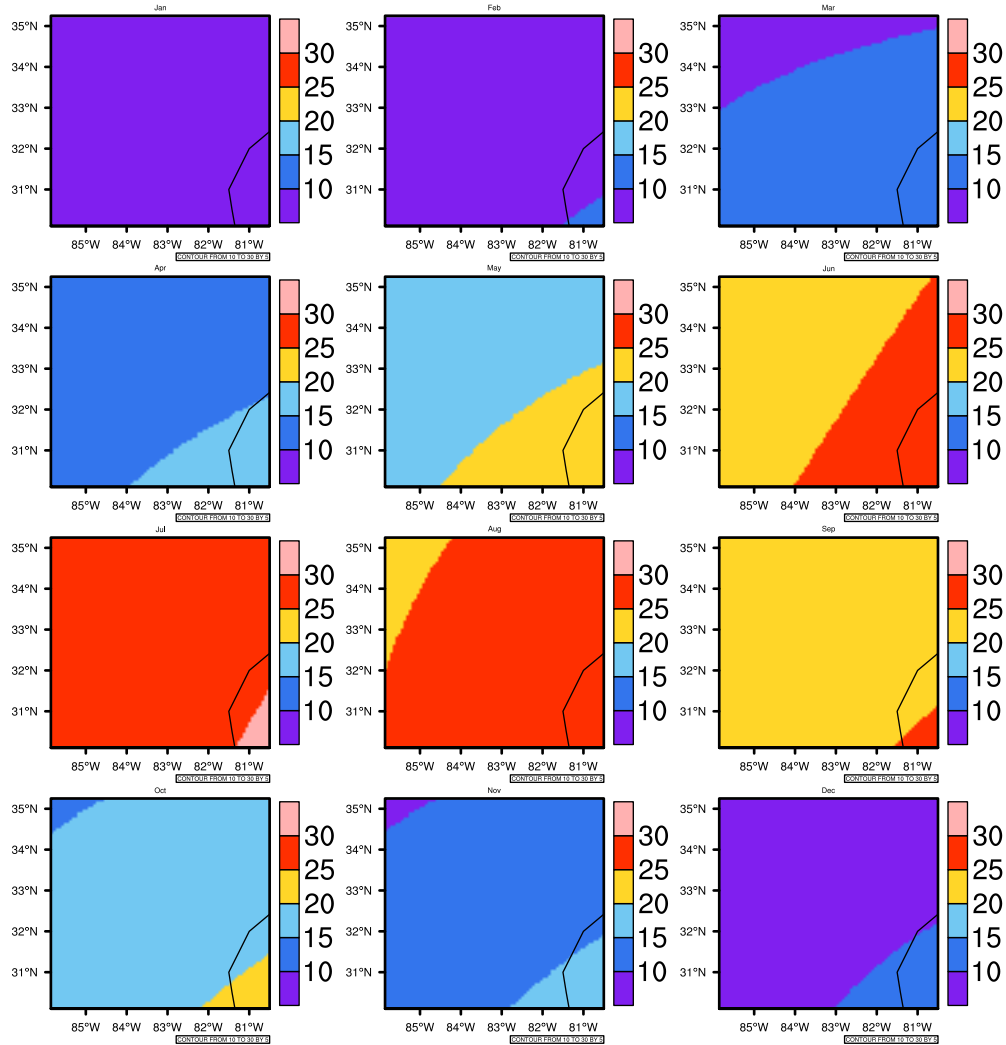

Monthly Daily Average tasmin(c) In 2070-2079 GFDL-ESM2M RCP85 - Georgia

AgriMetSoft (2020). Climate Maps. Available on: <https://agrimetsoft.com/maps>

Order a new map on <https://agrimetsoft.com/order>

[You can request maps from any dataset from the AgriMetSoft Team.](#)