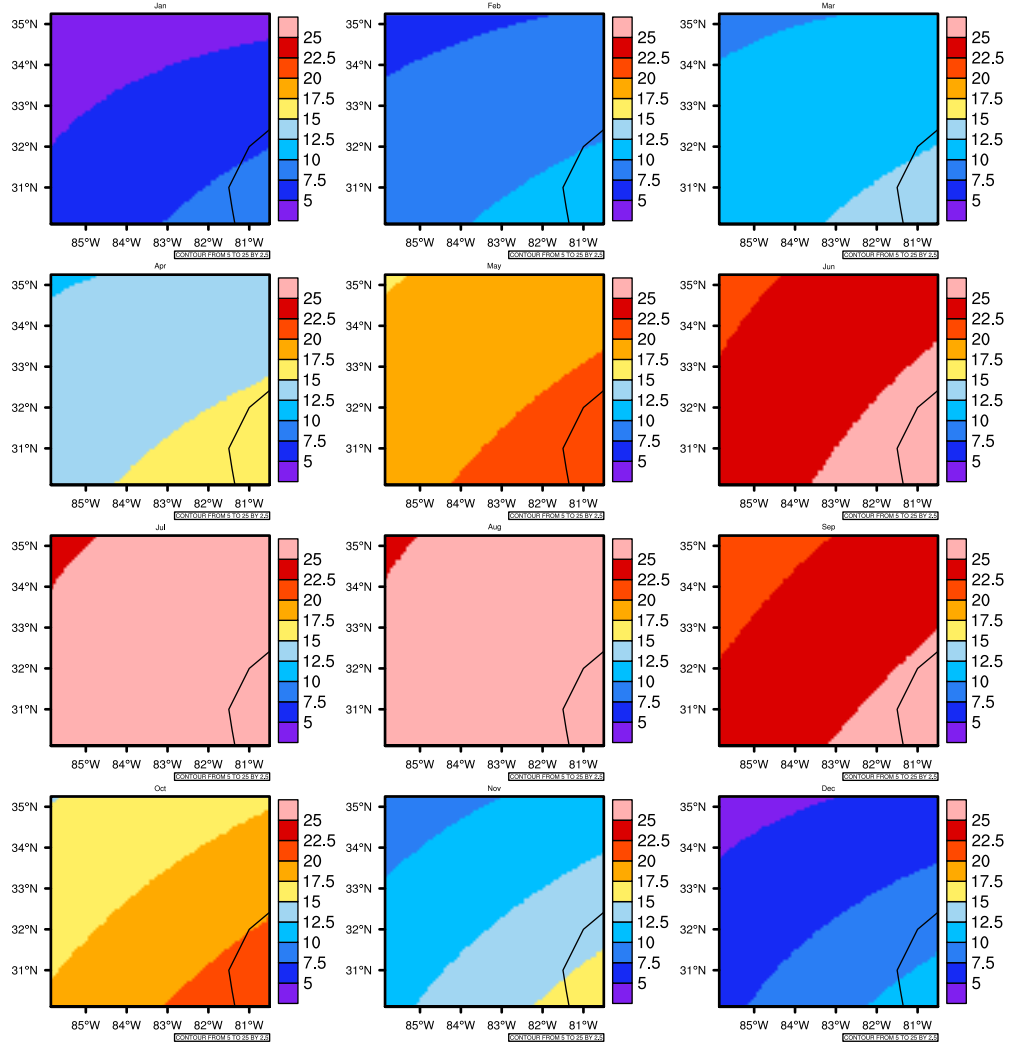

Monthly Daily Average tasmin(c) In 2080-2089 GFDL-ESM2M RCP85 - Georgia

AgriMetSoft (2020). Climate Maps. Available on:
<https://agrimetsoft.com/maps>

|Order a new map on <https://agrimetsoft.com/order>

[You can request maps from any dataset from the AgriMetSoft Team.](#)