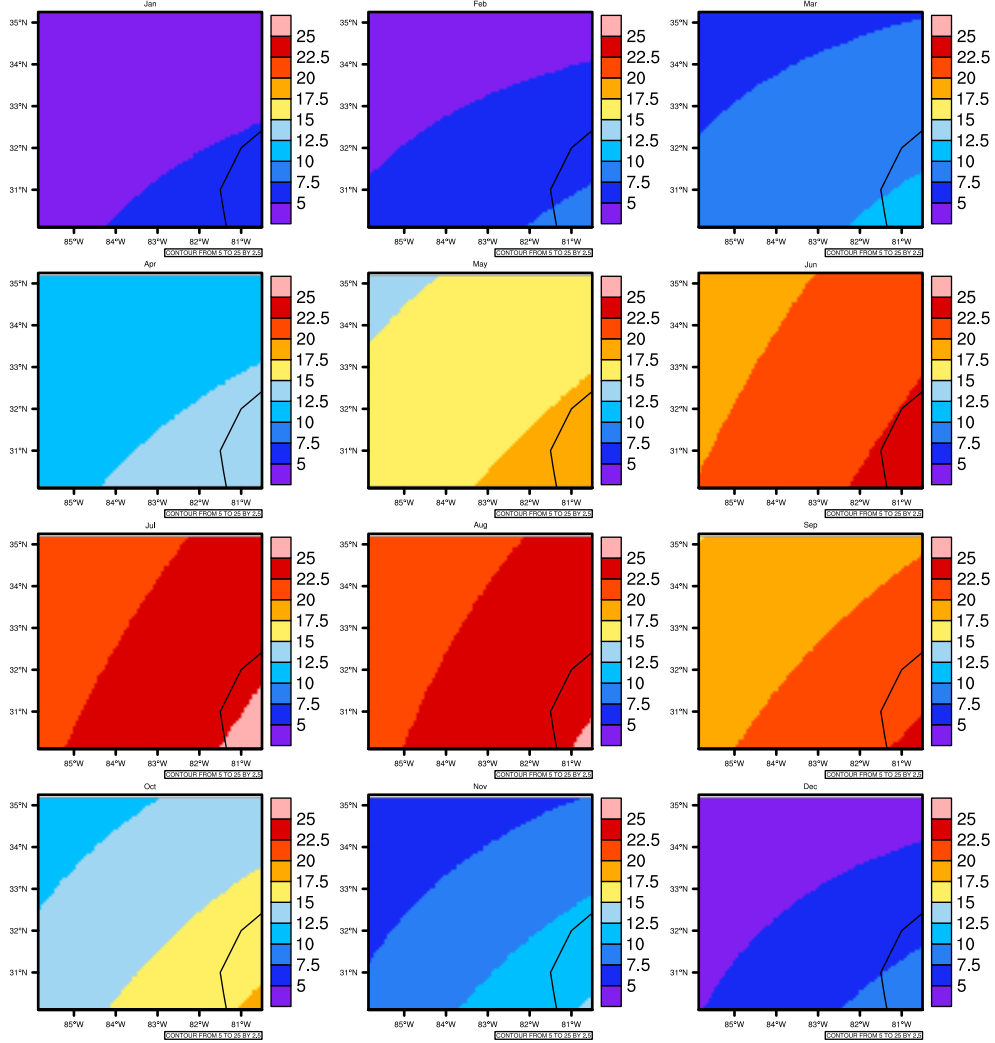

Monthly Daily Average t_{asmin}(c) In 1975-2005 GFDL-ESM2M historical - Georgia

AgriMetSoft (2020). Climate Maps. Available on: <https://agrimetsoft.com/maps>

|Order a new map on <https://agrimetsoft.com/order>