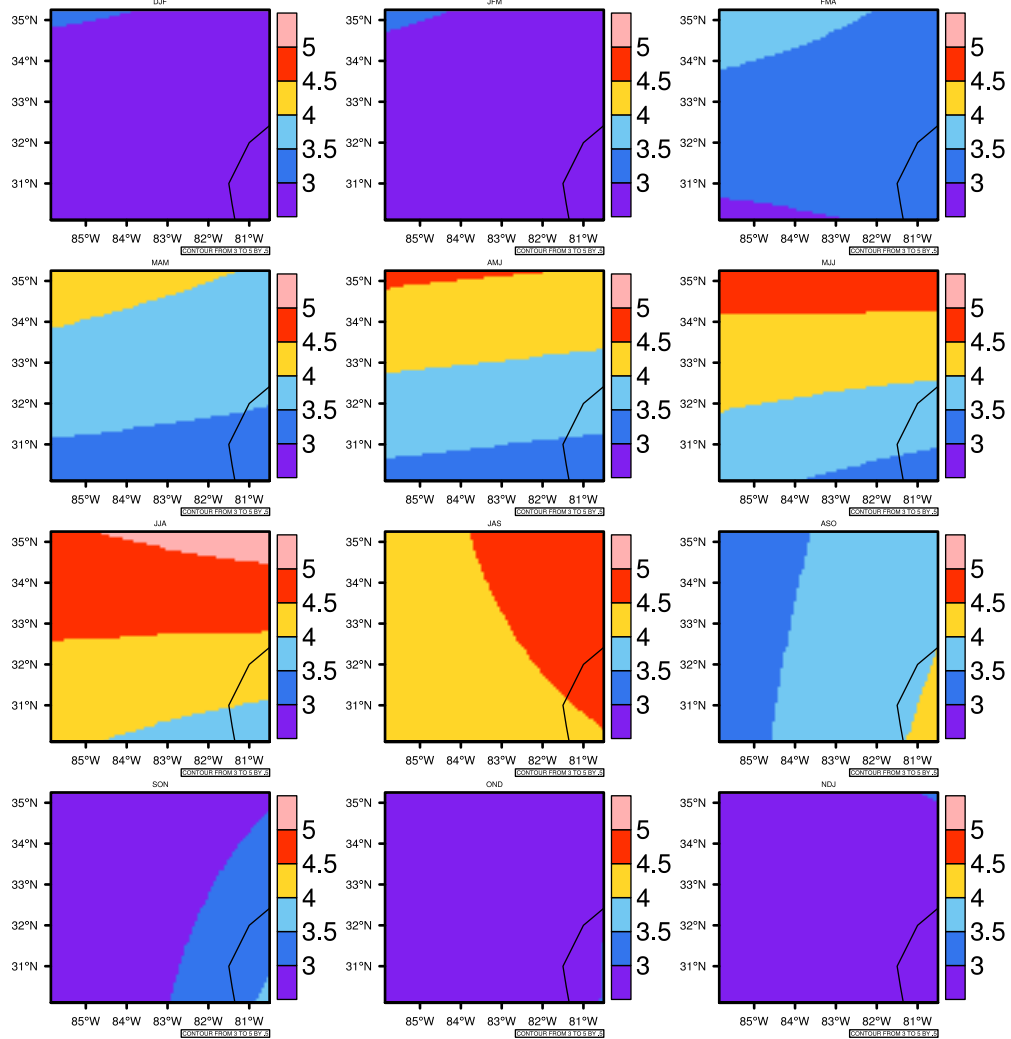

Seasonally Daily Average pr(mm/day) In 2020-2029 GFDL-ESM2M RCP45 - Georgia

AgriMetSoft (2020). Climate Maps. Available on:
<https://agrimetsoft.com/maps>

Order a new map on <https://agrimetsoft.com/order>