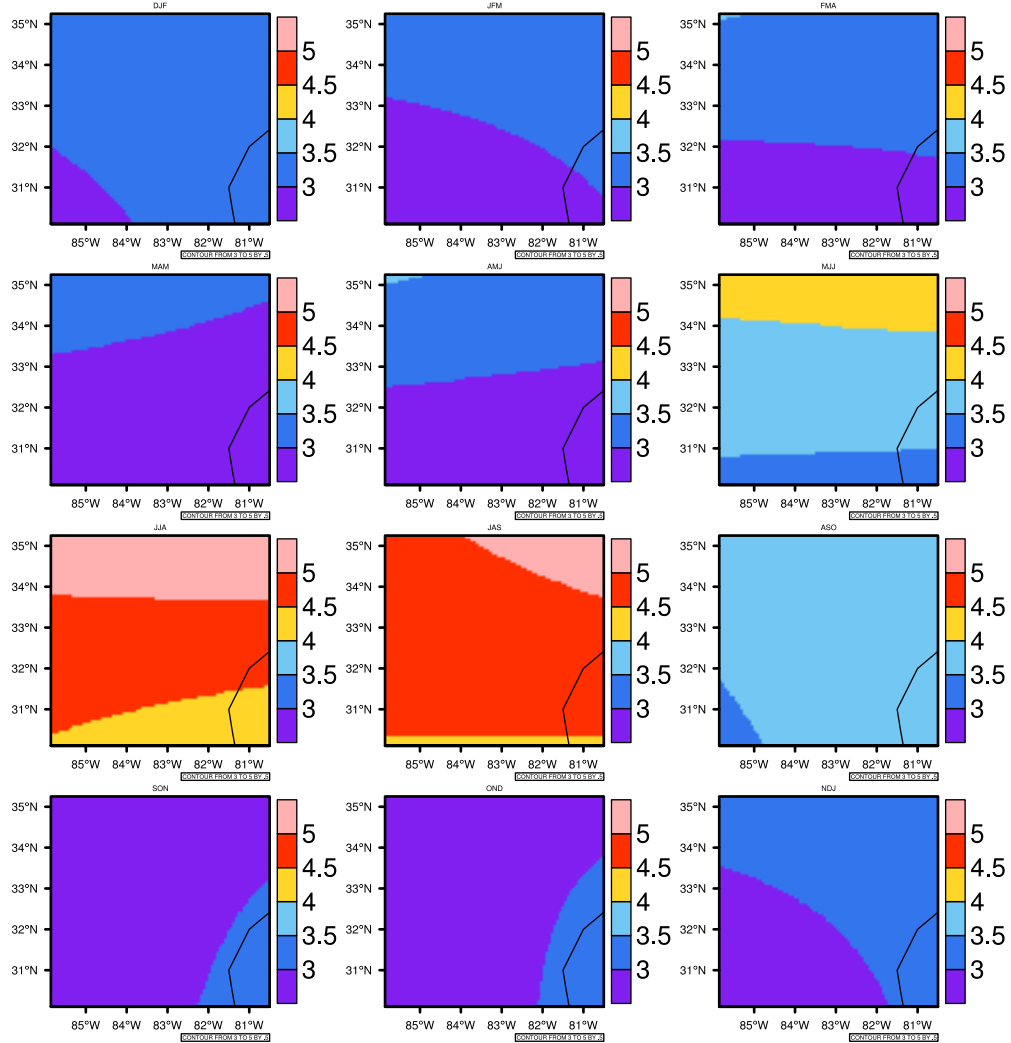

Seasonally Daily Average pr(mm/day) In 2070-2079 GFDL-ESM2M RCP45 - Georgia

AgriMetSoft (2020). Climate Maps. Available on:
<https://agrimetsoft.com/maps>

Order a new map on <https://agrimetsoft.com/order>