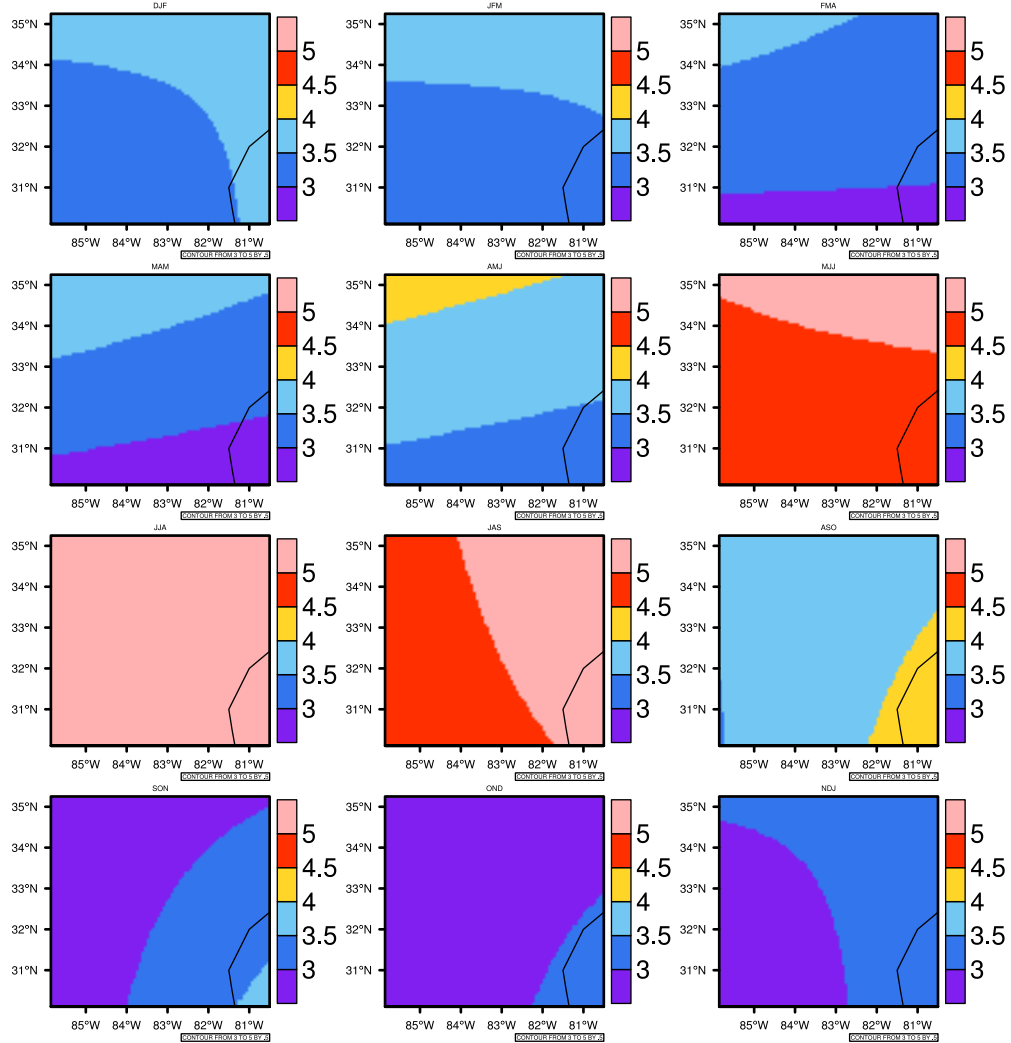

Seasonally Daily Average pr(mm/day) In 2080-2089 GFDL-ESM2M RCP45 - Georgia

AgriMetSoft (2020). Climate Maps. Available on:
<https://agrimetsoft.com/maps>

Order a new map on <https://agrimetsoft.com/order>