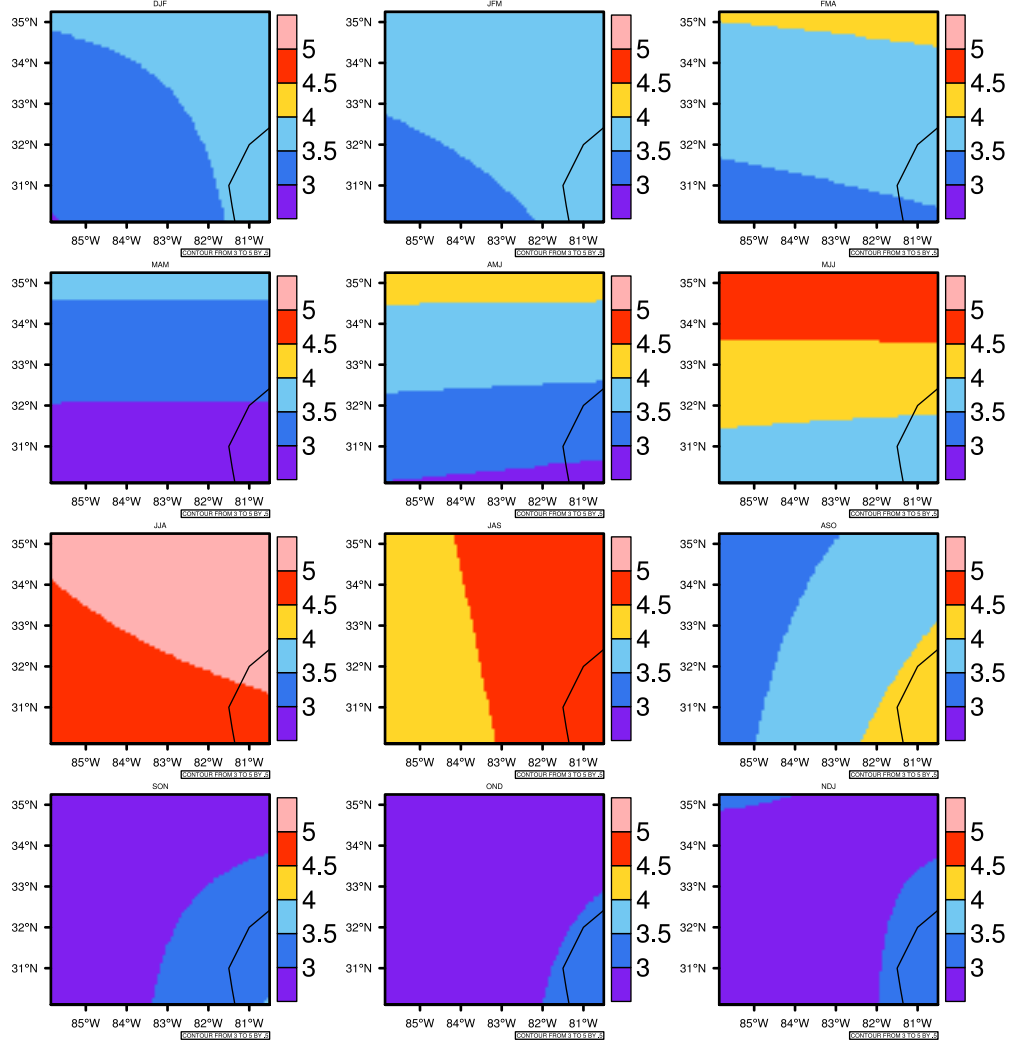

Seasonally Daily Average pr(mm/day) In 2090-2099 GFDL-ESM2M RCP45 - Georgia

AgriMetSoft (2020). Climate Maps. Available on: <https://agrimetsoft.com/maps>

Order a new map on <https://agrimetsoft.com/order>