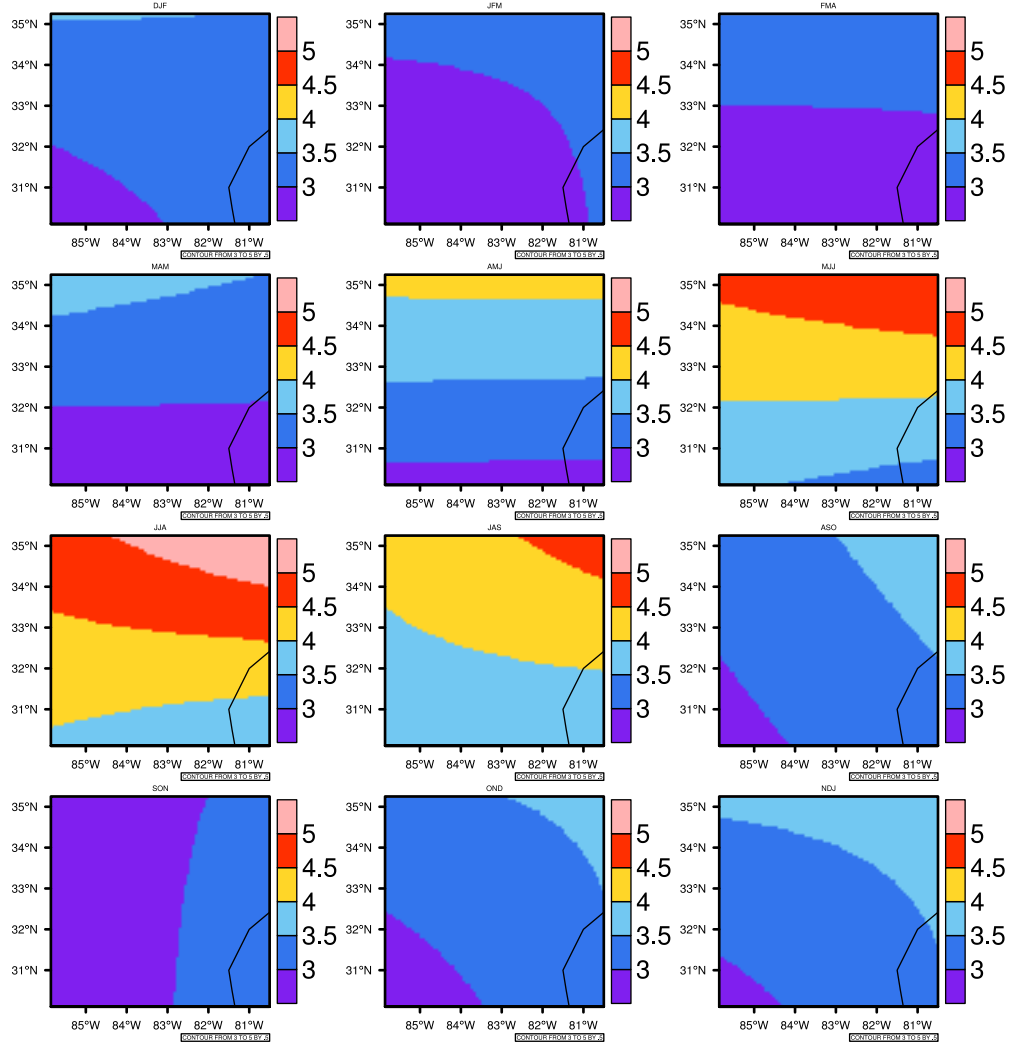

Seasonally pr (mm/day) In 2080-2089 GFDL-ESM2M RCP85 - Georgia

AgriMetSoft (2020). Climate Maps. Available on:
<https://agrimetsoft.com/maps>

Order a new map on <https://agrimetsoft.com/order>

[You can request maps from any dataset from the AgriMetSoft Team.](#)