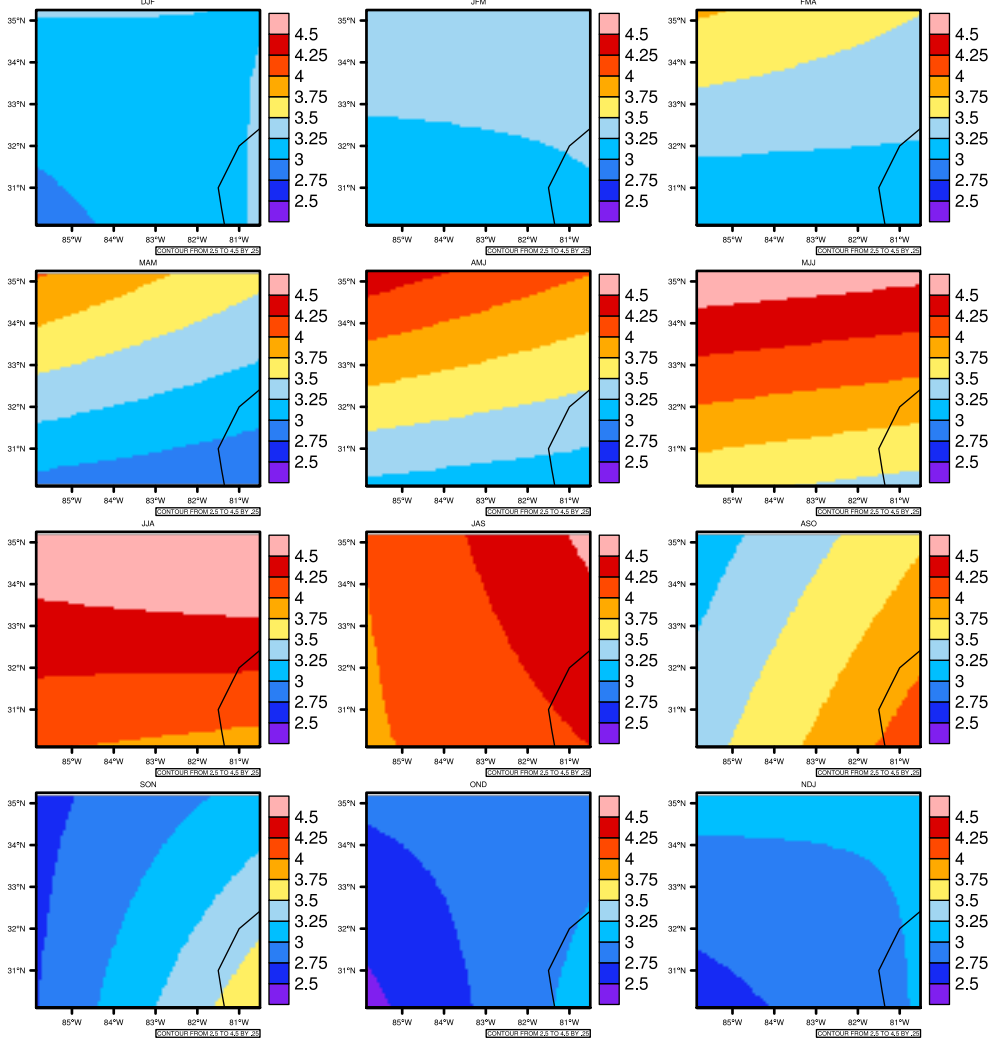

## Seasonally pr (mm/day) In 1975-2005 GFDL-ESM2M historical - Georgia

AgriMetSoft (2020). Climate Maps. Available on:  
<https://agrimetsoft.com/maps>

|Order a new map on <https://agrimetsoft.com/order>