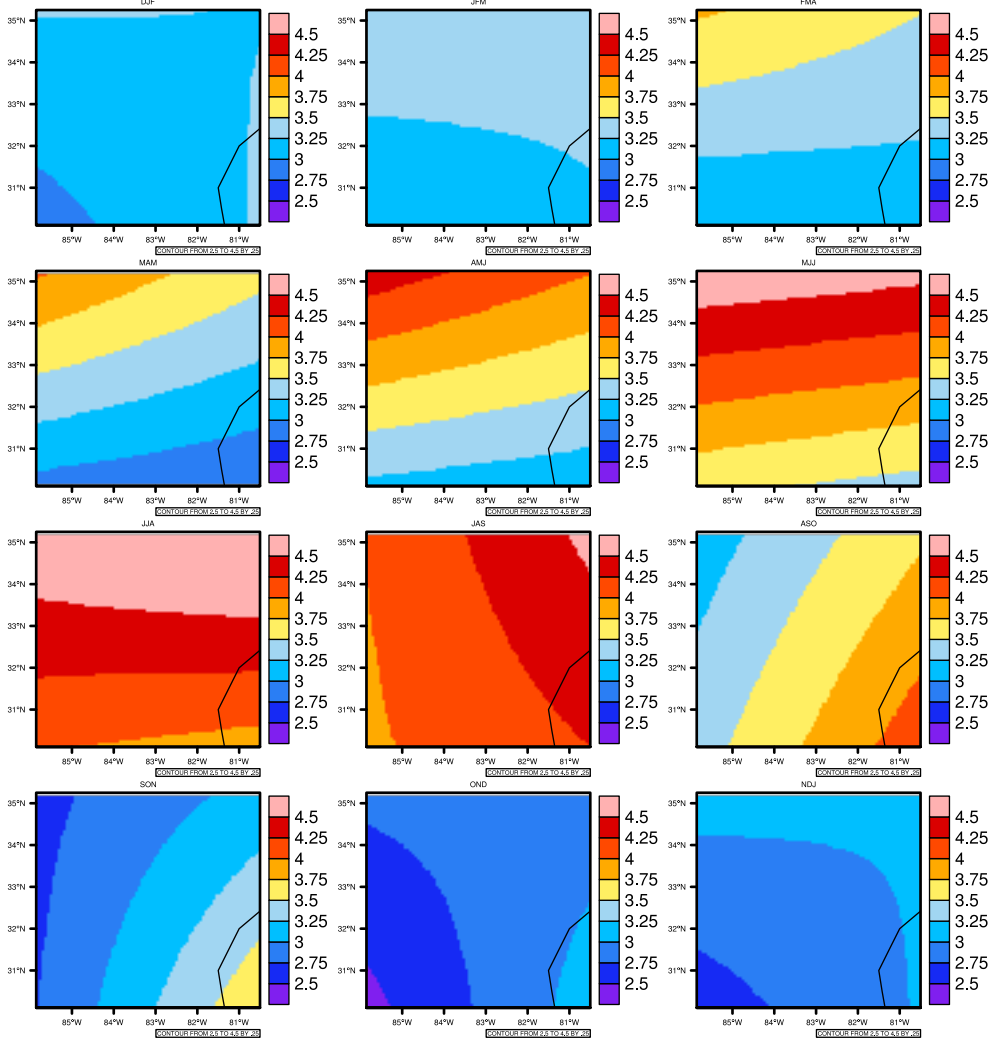

## Seasonally pr (mm/day) In 1975-2005 GFDL-ESM2M historical - Georgia

AgriMetSoft (2020). Climate Maps. Available on: <https://agrimetsoft.com/maps>

|Order a new map on <https://agrimetsoft.com/order>

[You can request maps from any dataset from the AgriMetSoft Team.](#)