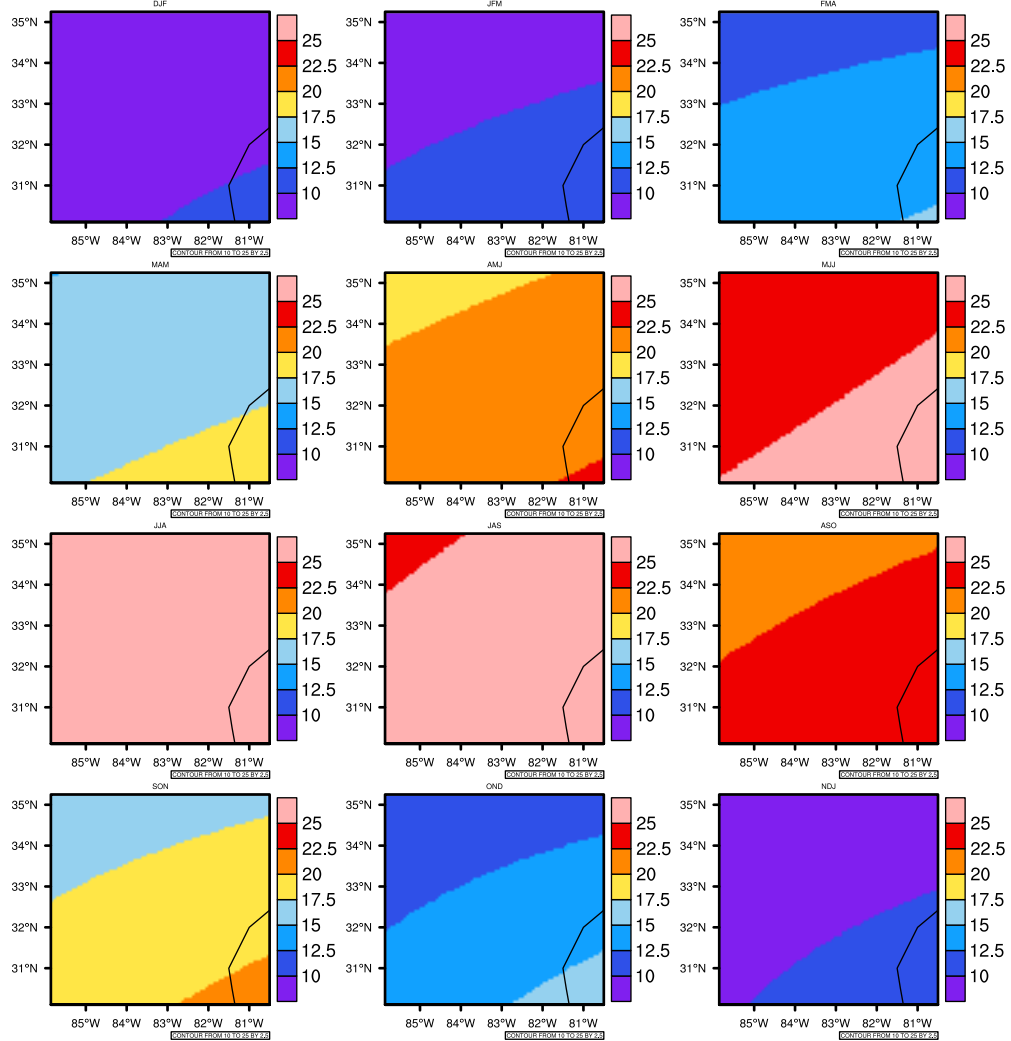

Seasonally Daily Averaget(c) In 2020-2029 GFDL-ESM2M RCP45 - Georgia

AgriMetSoft (2020). Climate Maps. Available on: <https://agrimetsoft.com/maps>

Order a new map on <https://agrimetsoft.com/order>