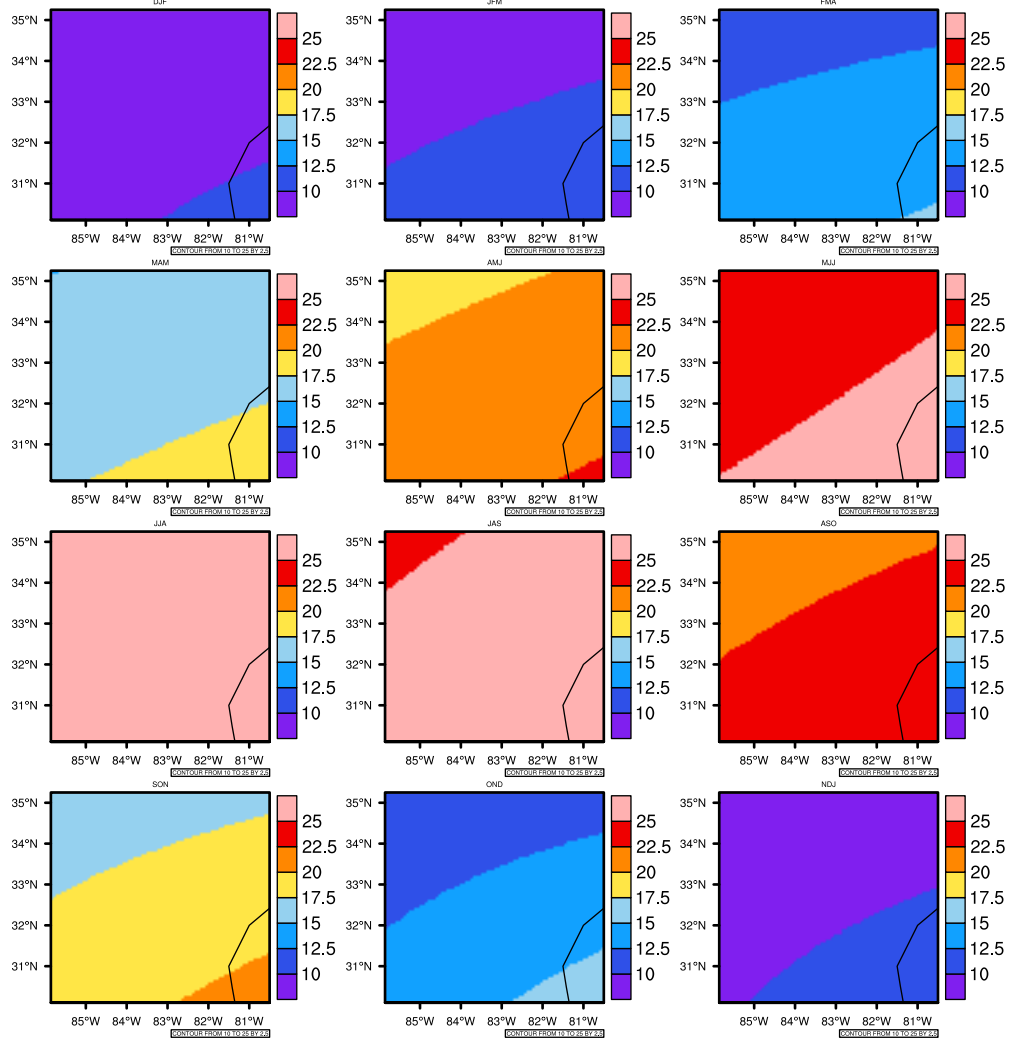

Seasonally Daily Averagetetas(c) In 2020-2029 GFDL-ESM2M RCP45 - Georgia

AgriMetSoft (2020). Climate Maps. Available on:
<https://agrimetsoft.com/maps>

Order a new map on <https://agrimetsoft.com/order>