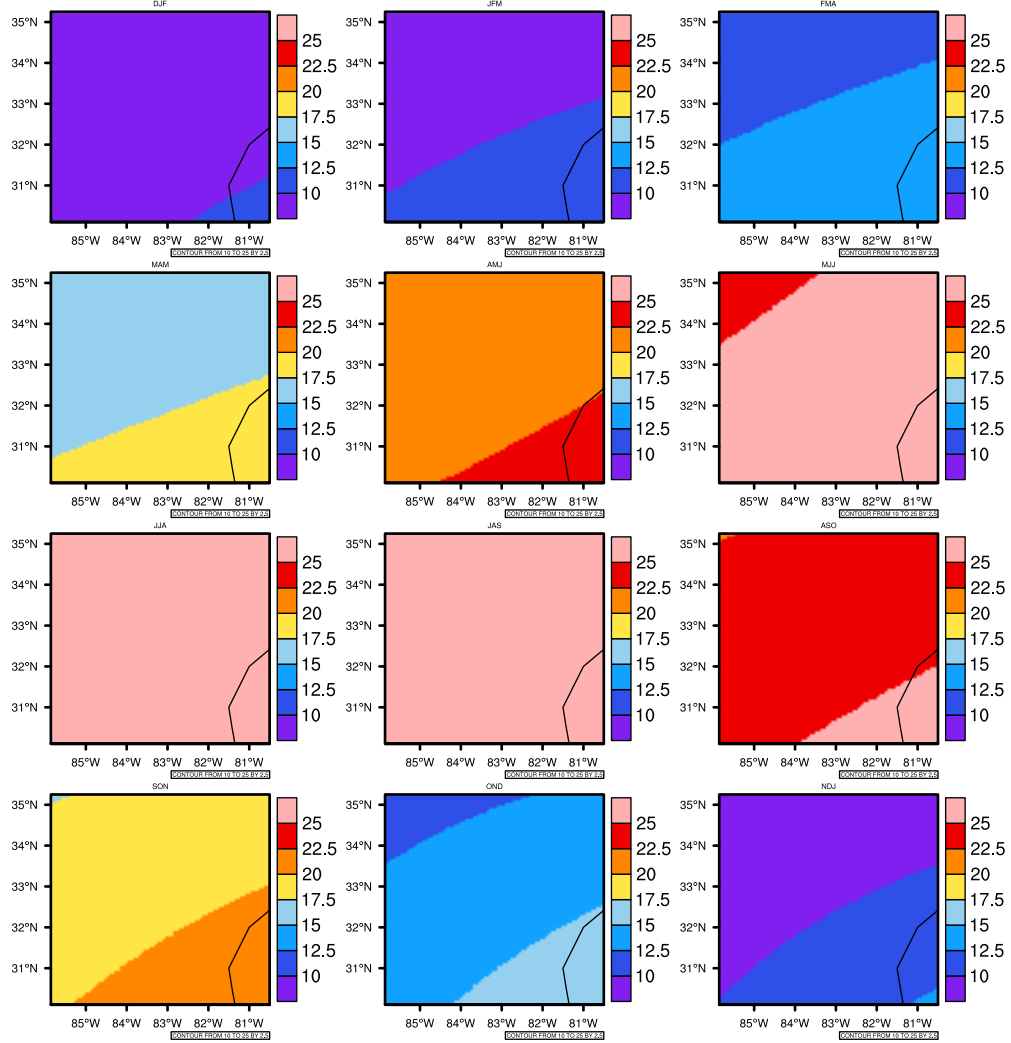

Seasonally Daily Averaget(c) In 2040-2049 GFDL-ESM2M RCP45 - Georgia

AgriMetSoft (2020). Climate Maps. Available on:
<https://agrimetsoft.com/maps>

Order a new map on <https://agrimetsoft.com/order>

[You can request maps from any dataset from the AgriMetSoft Team.](#)