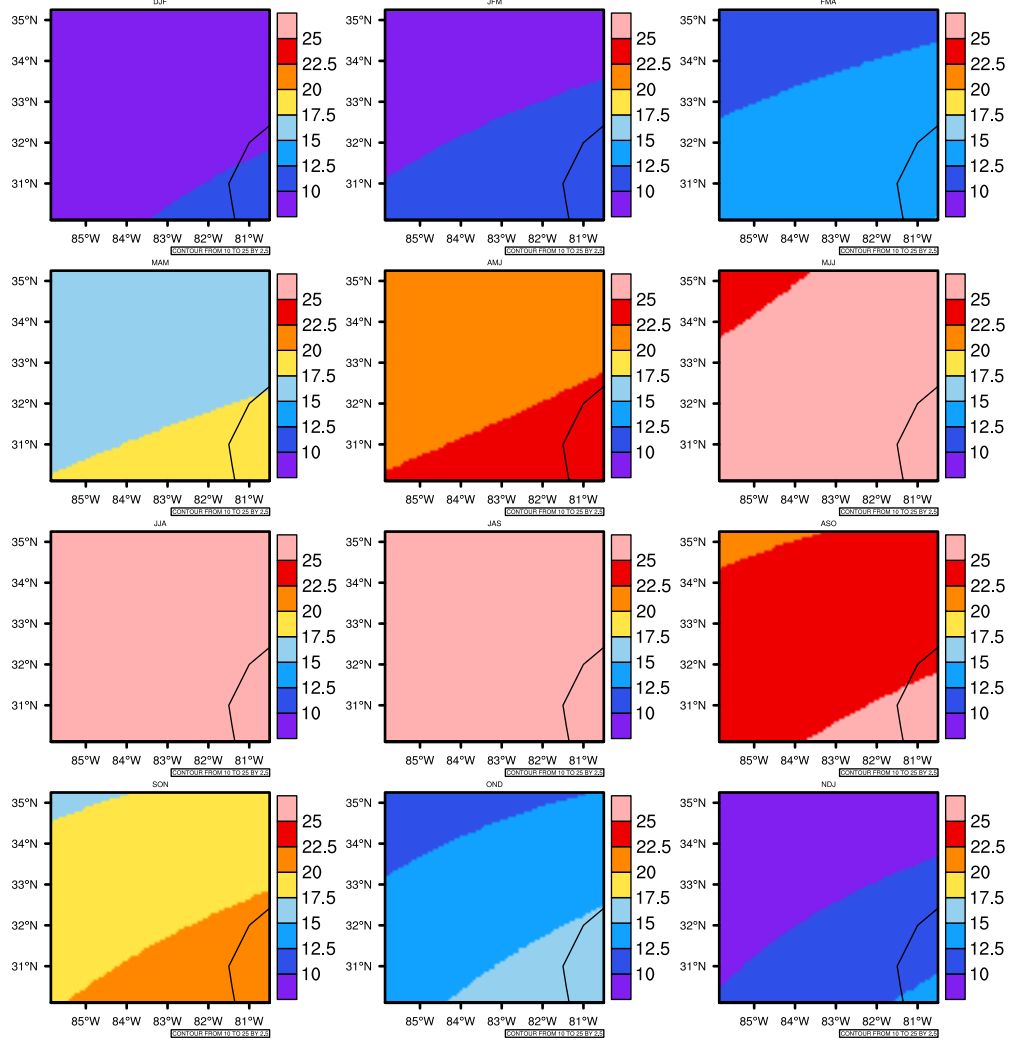

Seasonally Daily Averaget(c) In 2070-2079 GFDL-ESM2M RCP45 - Georgia

AgriMetSoft (2020). Climate Maps. Available on: <https://agrimetsoft.com/maps>

Order a new map on <https://agrimetsoft.com/order>

[You can request maps from any dataset from the AgriMetSoft Team.](#)