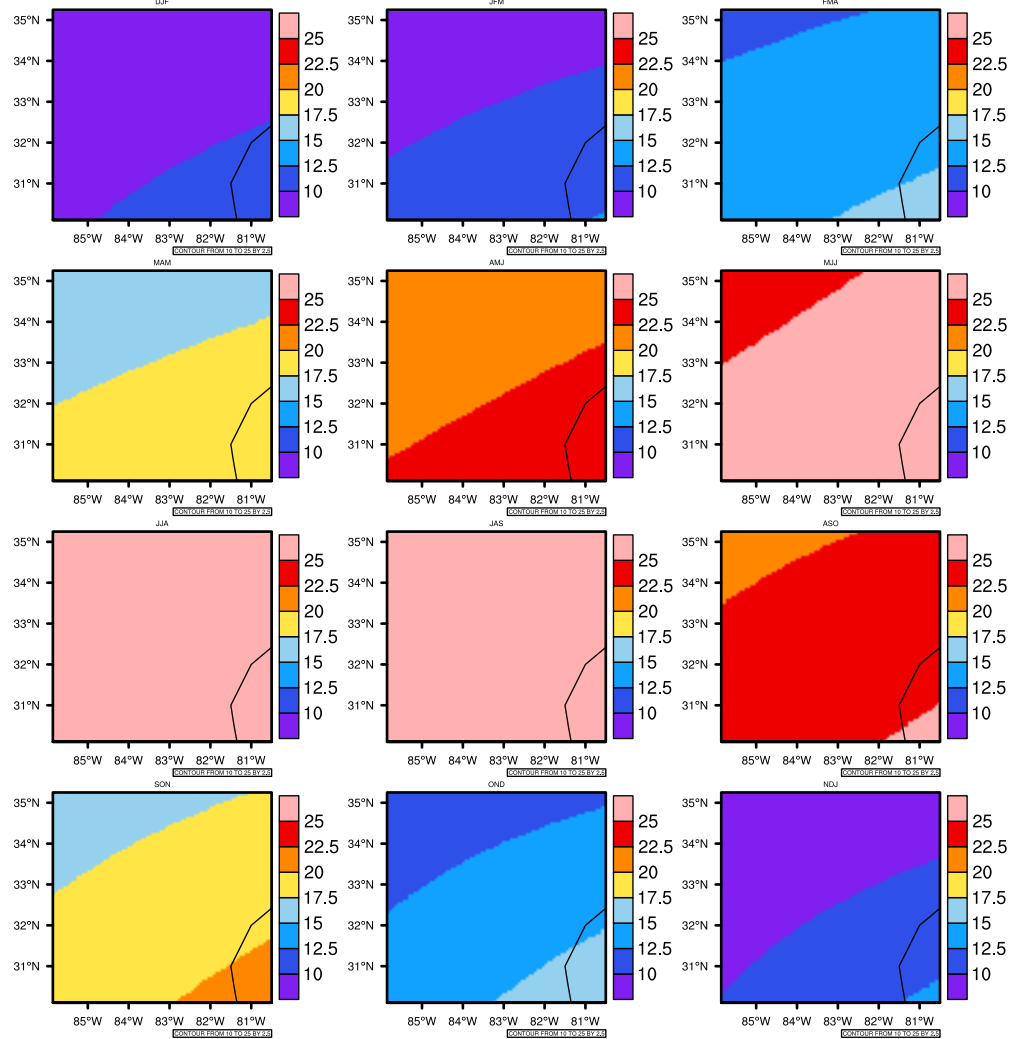

## Seasonally Daily Averaget(c) In 2080-2089 GFDL-ESM2M RCP45 - Georgia

AgriMetSoft (2020). Climate Maps. Available on:  
<https://agrimetsoft.com/maps>

|Order a new map on <https://agrimetsoft.com/order>

[You can request maps from any dataset from the AgriMetSoft Team.](#)