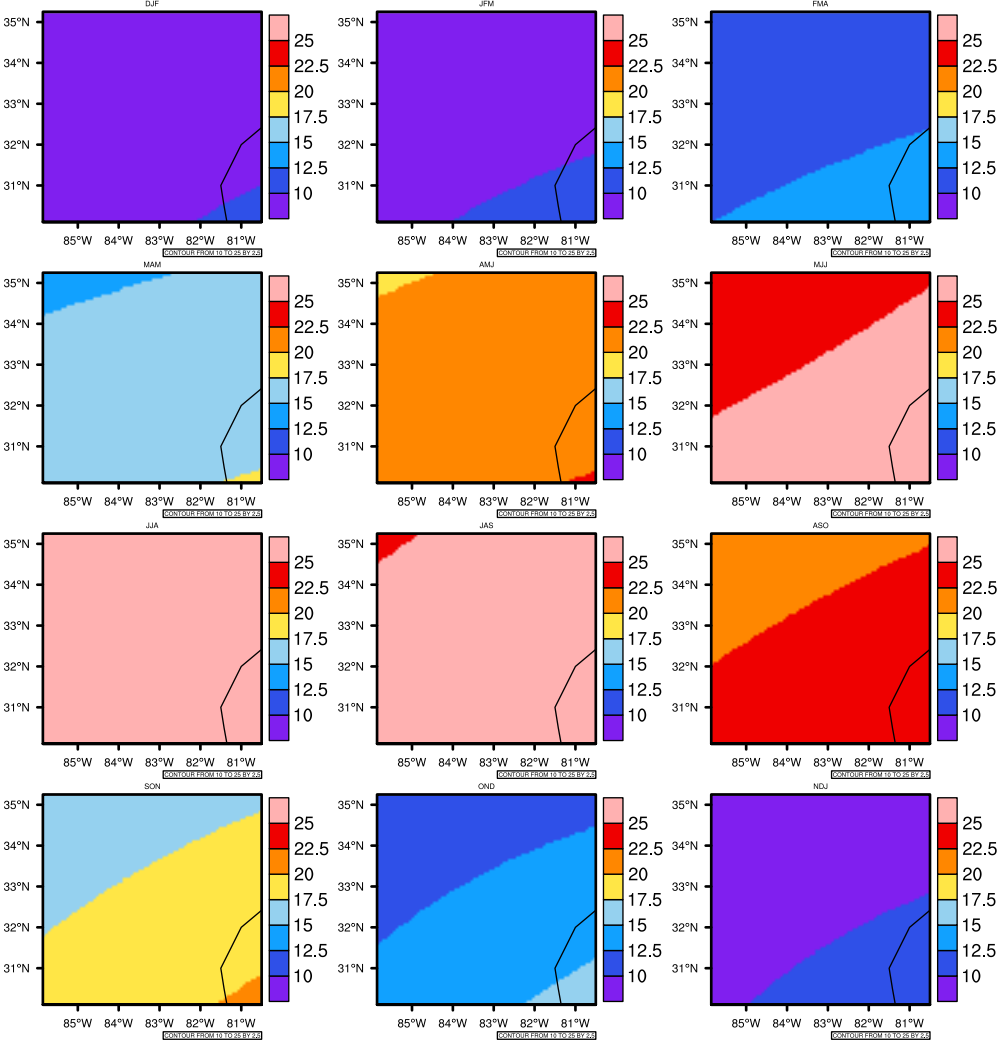

Seasonally Daily Averaget(c) In 2020-2029 GFDL-ESM2M RCP85 - Georgia

AgriMetSoft (2020). Climate Maps. Available on: <https://agrimetsoft.com/maps>

Order a new map on <https://agrimetsoft.com/order>

[You can request maps from any dataset from the AgriMetSoft Team.](#)