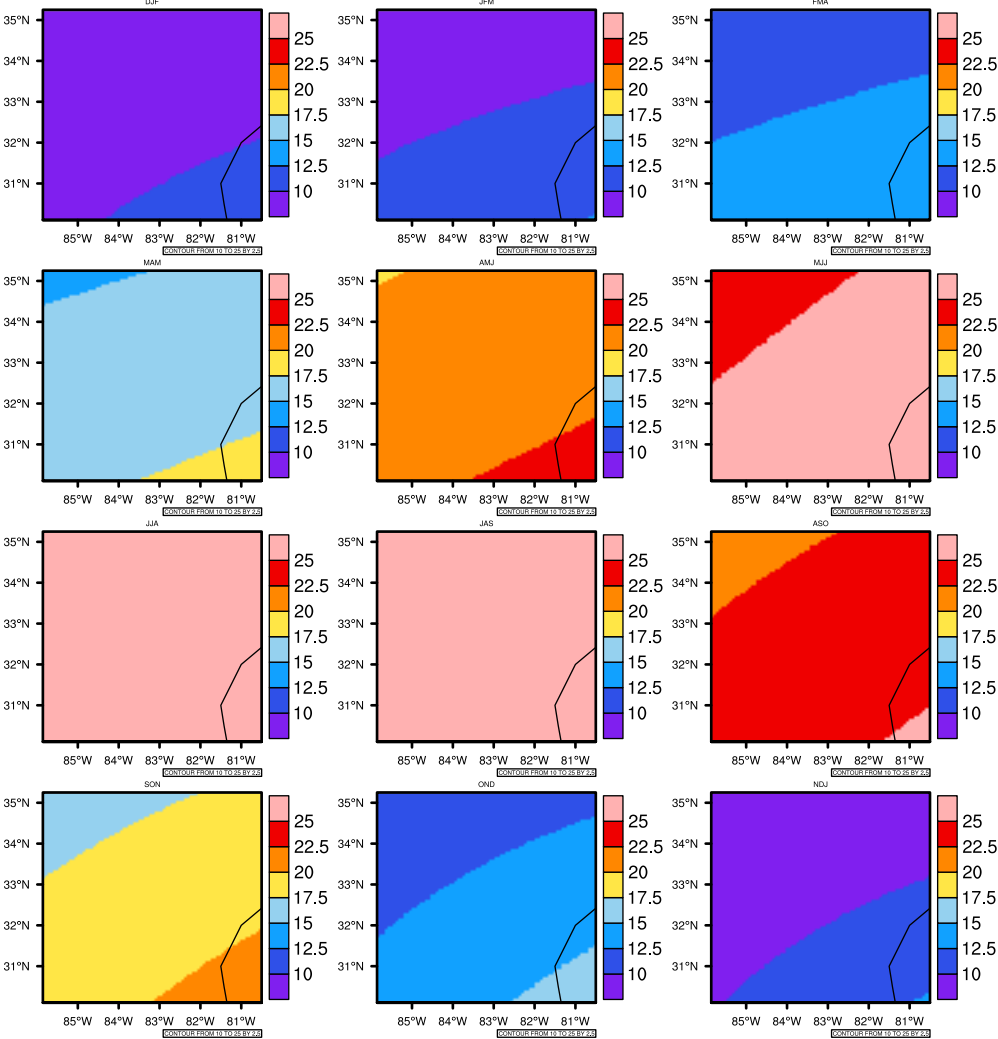

Seasonally Daily Averagetetas(c) In 2040-2049 GFDL-ESM2M RCP85 - Georgia

AgriMetSoft (2020). Climate Maps. Available on: <https://agrimetsoft.com/maps>

Order a new map on <https://agrimetsoft.com/order>