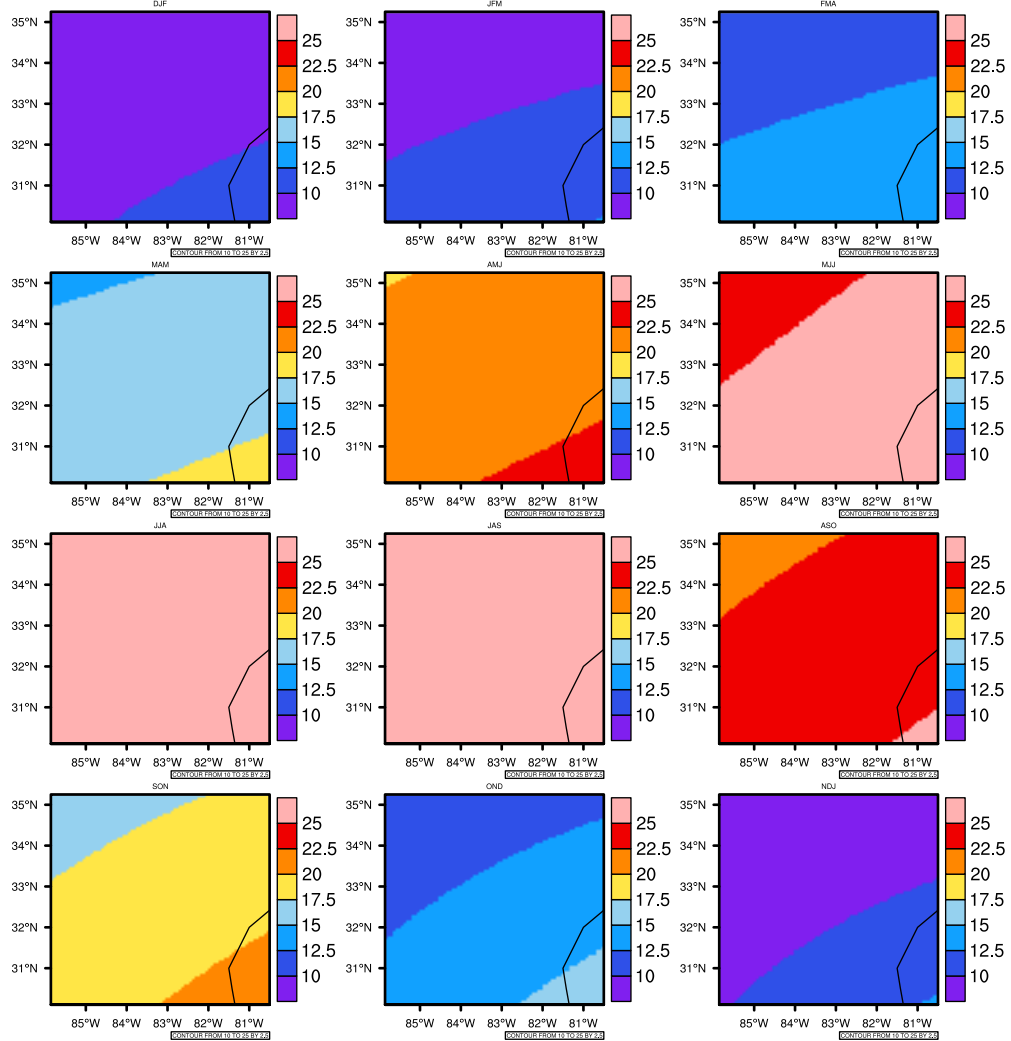

Seasonally Daily Averaget(c) In 2040-2049 GFDL-ESM2M RCP85 - Georgia

AgriMetSoft (2020). Climate Maps. Available on:
<https://agrimetsoft.com/maps>

Order a new map on <https://agrimetsoft.com/order>

[You can request maps from any dataset from the AgriMetSoft Team.](#)