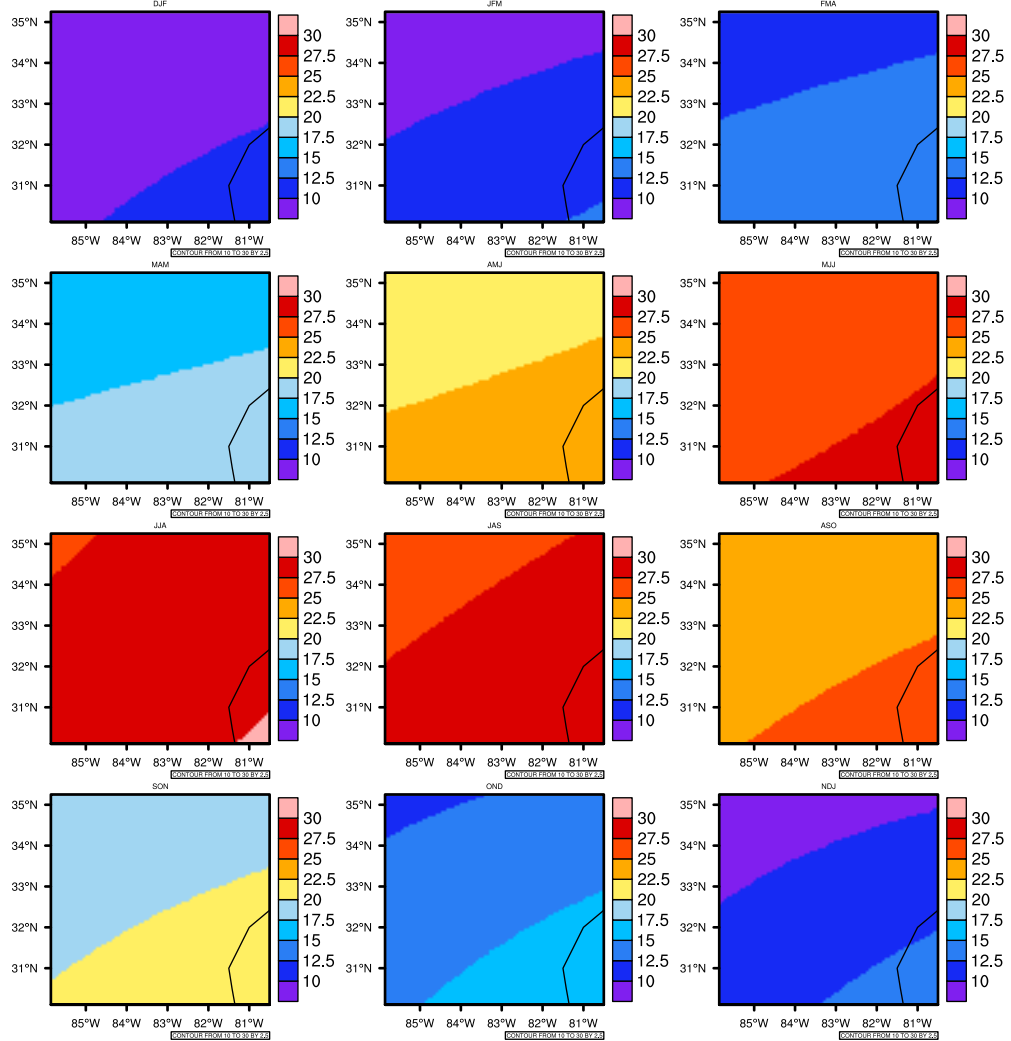

## Seasonally Daily Averaget(c) In 2050-2059 GFDL-ESM2M RCP85 - Georgia

AgriMetSoft (2020). Climate Maps. Available on:  
<https://agrimetsoft.com/maps>

|Order a new map on <https://agrimetsoft.com/order>