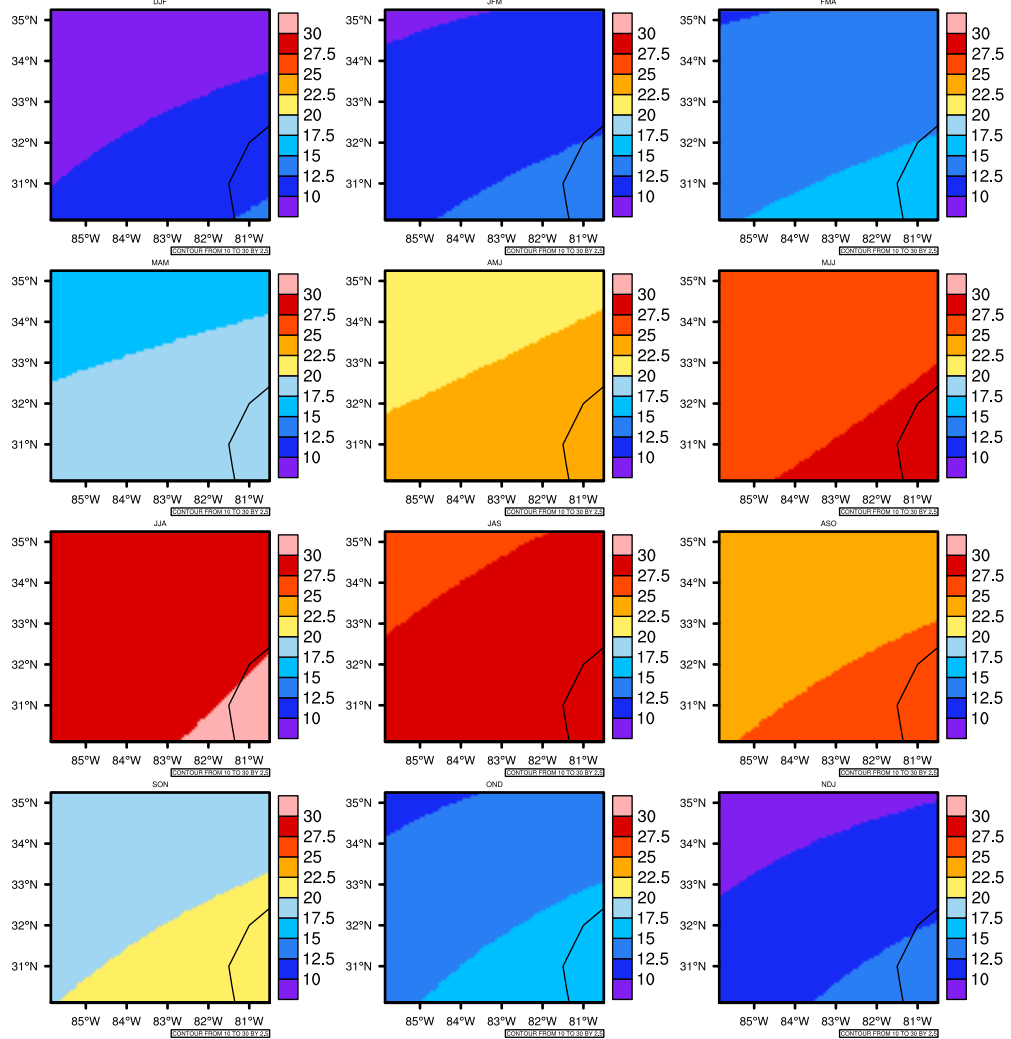

## Seasonally Daily Averaget(c) In 2060-2069 GFDL-ESM2M RCP85 - Georgia

AgriMetSoft (2020). Climate Maps. Available on:  
<https://agrimetsoft.com/maps>

Order a new map on <https://agrimetsoft.com/order>

[You can request maps from any dataset from the AgriMetSoft Team.](#)