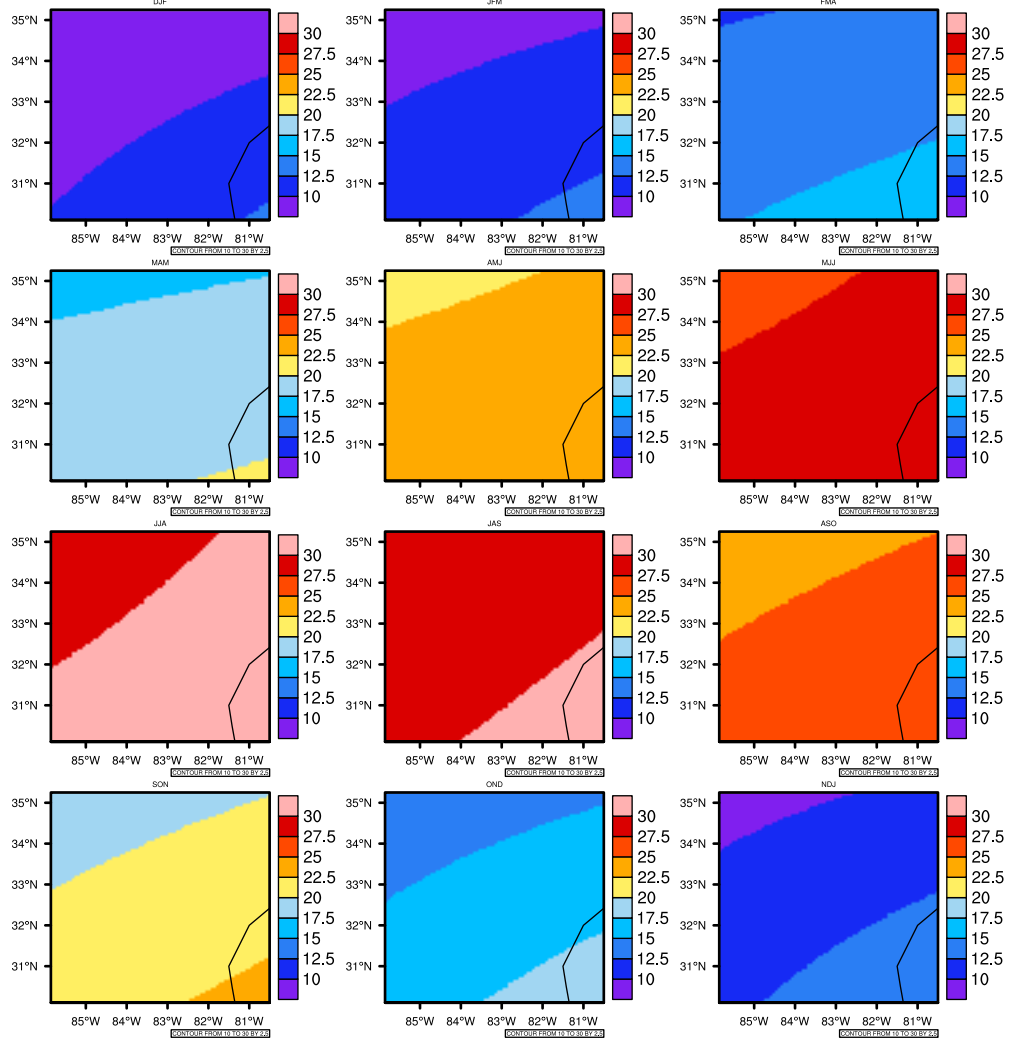

Seasonally Daily Averaget(c) In 2070-2079 GFDL-ESM2M RCP85 - Georgia

AgriMetSoft (2020). Climate Maps. Available on: <https://agrimetsoft.com/maps>

Order a new map on <https://agrimetsoft.com/order>

[You can request maps from any dataset from the AgriMetSoft Team.](#)