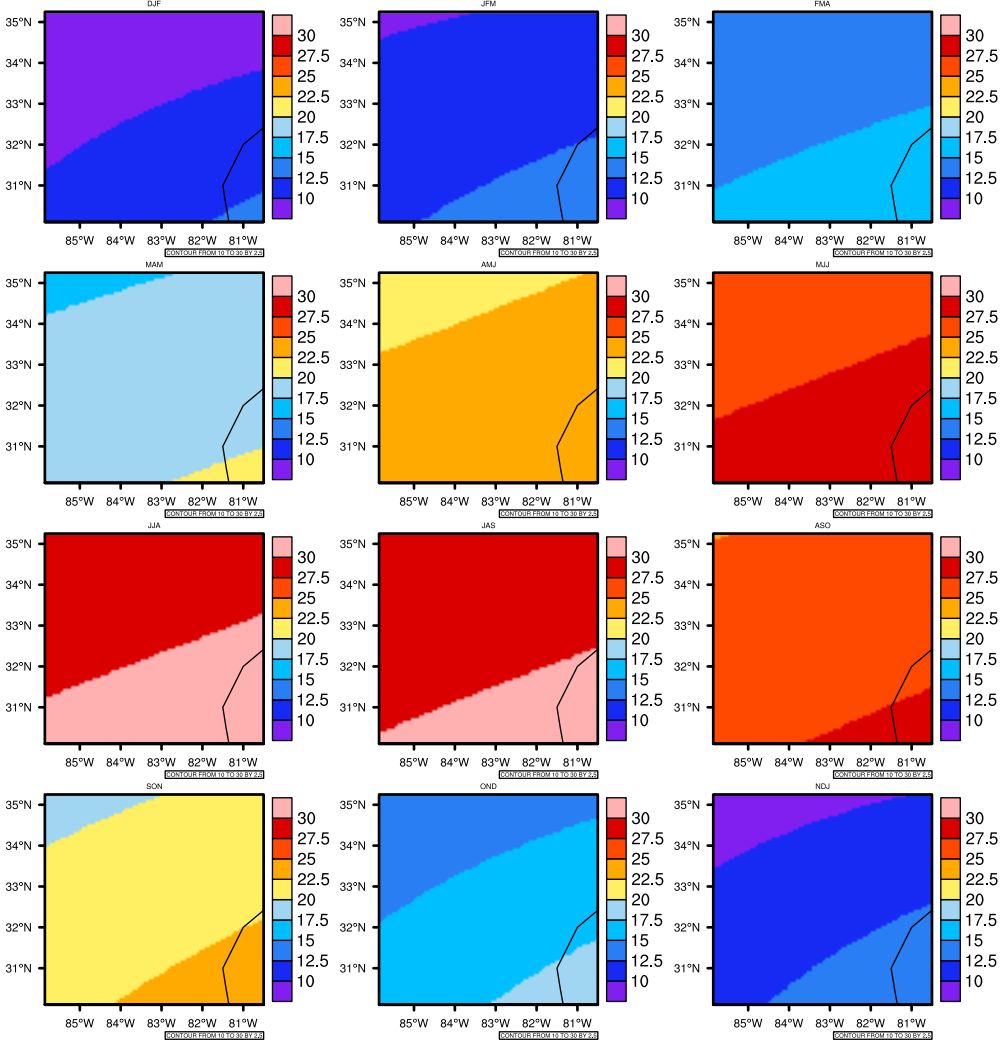

Seasonally Daily Averaget(c) In 2080-2089 GFDL-ESM2M RCP85 - Georgia

AgriMetSoft (2020). Climate Maps. Available on: <https://agrimetsoft.com/maps>

Order a new map on <https://agrimetsoft.com/order>

[You can request maps from any dataset from the AgriMetSoft Team.](#)