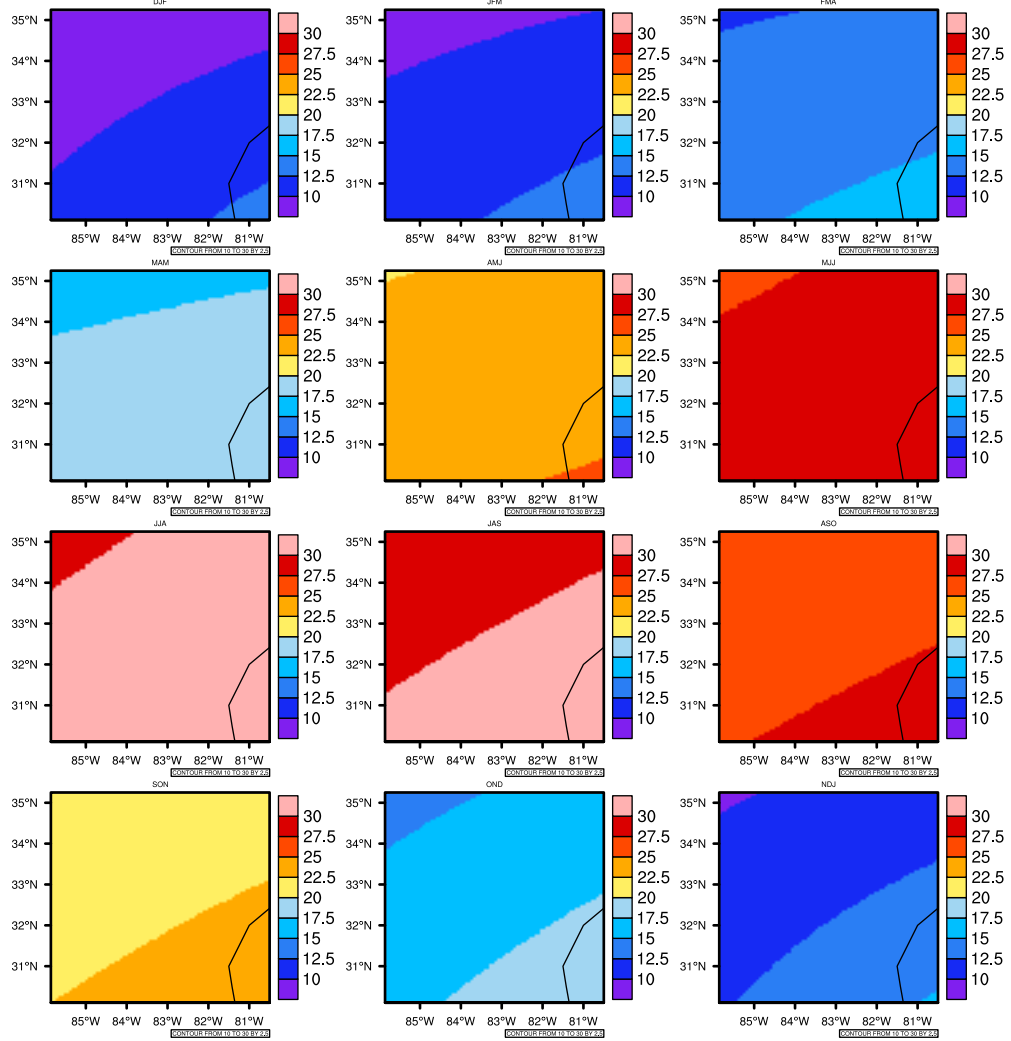

Seasonally Daily Average(c) In 2090-2099 GFDL-ESM2M RCP85 - Georgia

AgriMetSoft (2020). Climate Maps. Available on:
<https://agrimetsoft.com/maps>

Order a new map on <https://agrimetsoft.com/order>

[You can request maps from any dataset from the AgriMetSoft Team.](#)