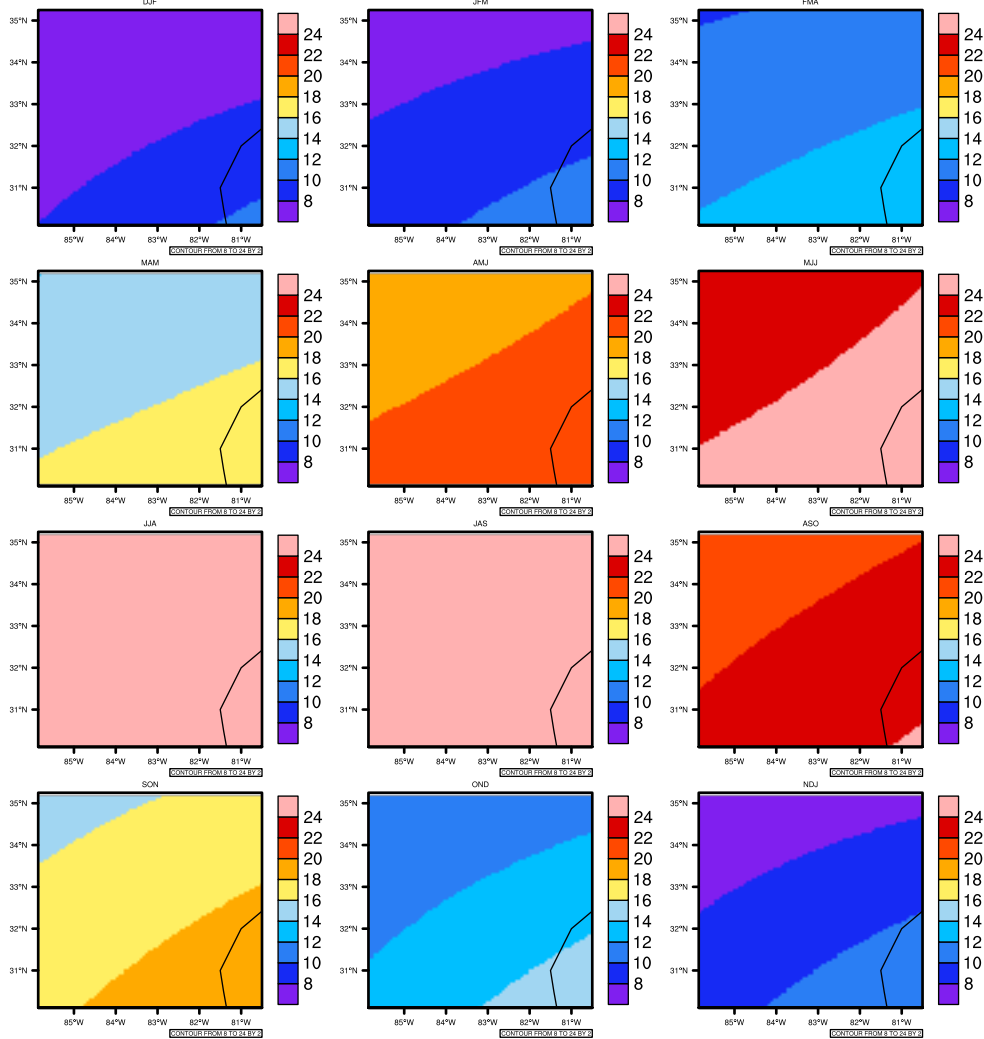

## Seasonally Daily Averagetgas(c) In 1975-2005 GFDL-ESM2M historical - Georgia

AgriMetSoft (2020). Climate Maps. Available on:  
<https://agrimetsoft.com/maps>

|Order a new map on <https://agrimetsoft.com/order>