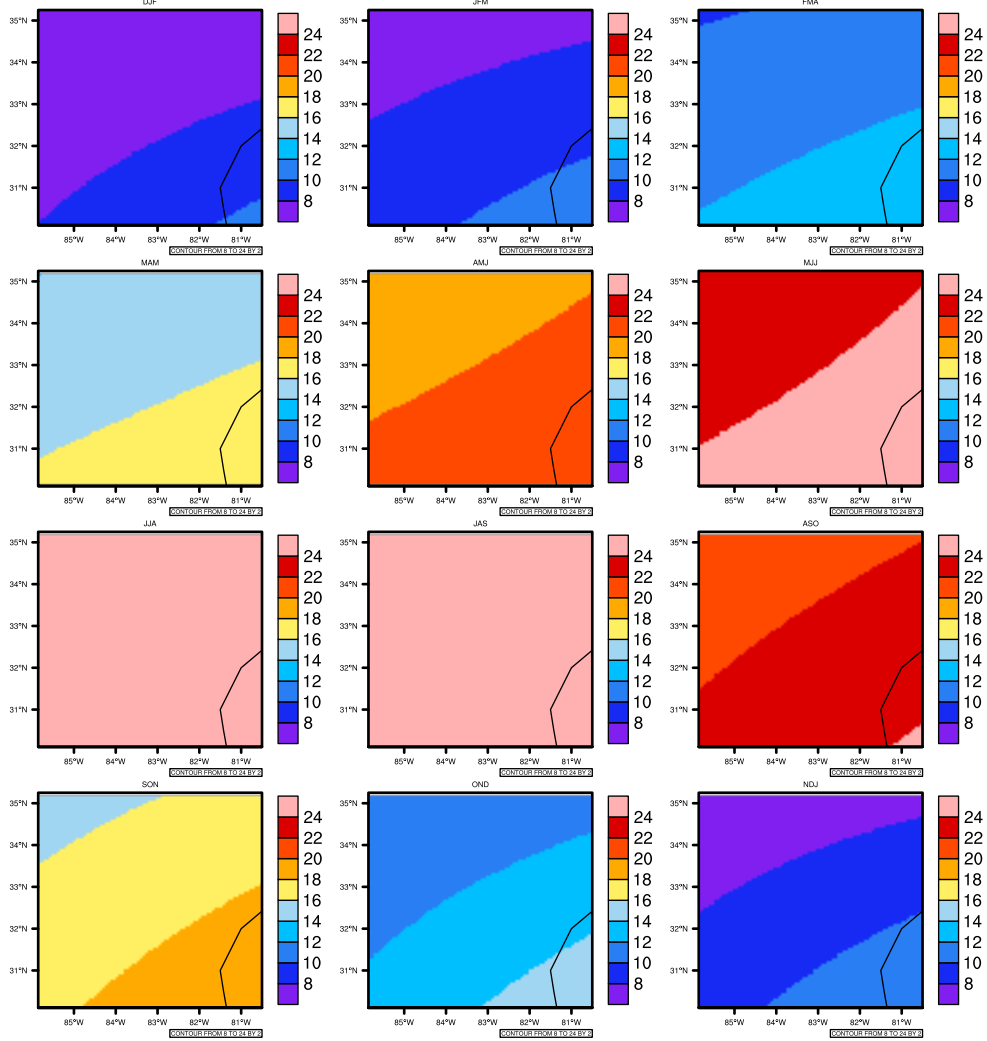

# Seasonally Daily Averaget(c) In 1975-2005 GFDL-ESM2M historical - Georgia

AgriMetSoft (2020). Climate Maps. Available on: <https://agrimetsoft.com/maps>

|Order a new map on <https://agrimetsoft.com/order>