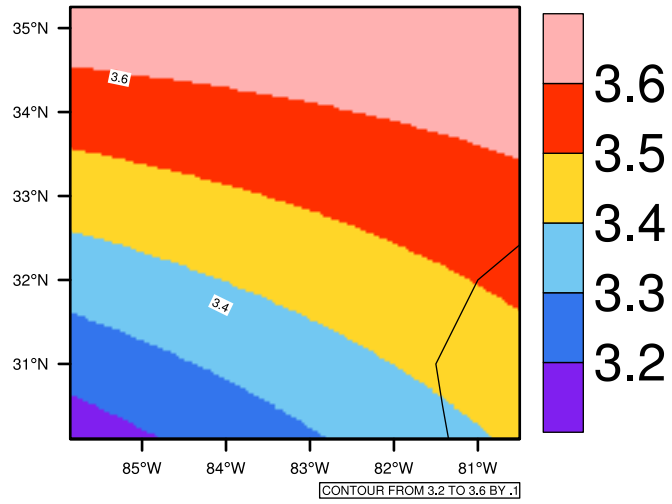

Yearly pr (mm/day) In 1975-2005 GFDL-ESM2M historical - Georgia

[You can request maps from any dataset from the AgriMetSoft Team.](#)