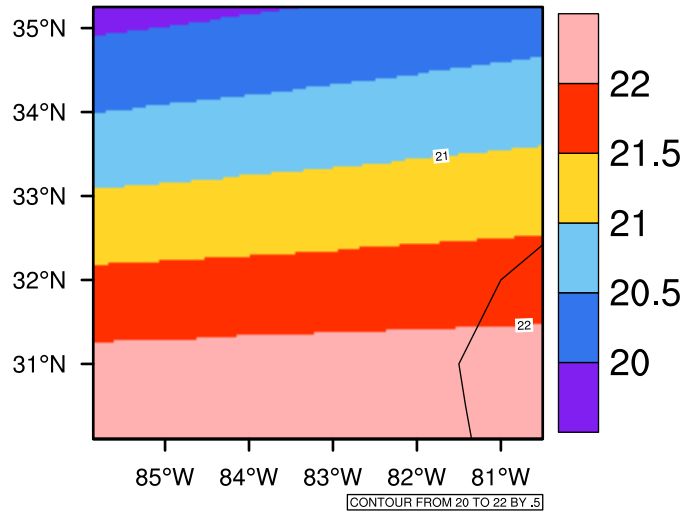

Yearly tasmax(c) In 2020-2029 GFDL-ESM2M RCP45 - Georgia

[You can request maps from any dataset from the AgriMetSoft Team.](#)