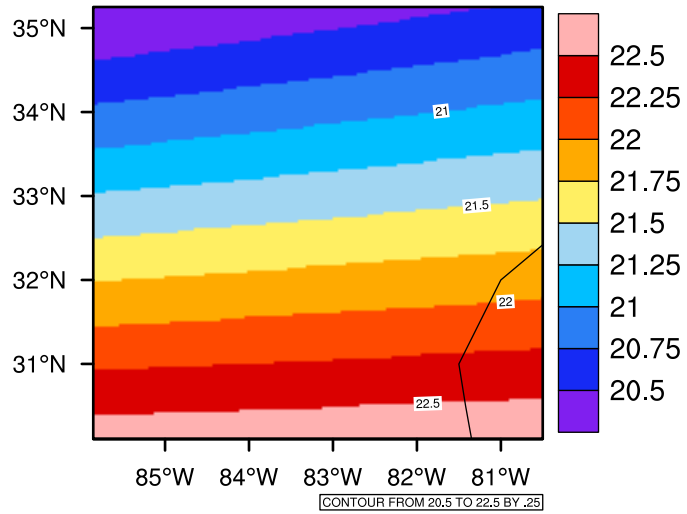

Yearly tasmax(c) In 2030-2039 GFDL-ESM2M RCP45 - Georgia

[You can request maps from any dataset from the AgriMetSoft Team.](#)