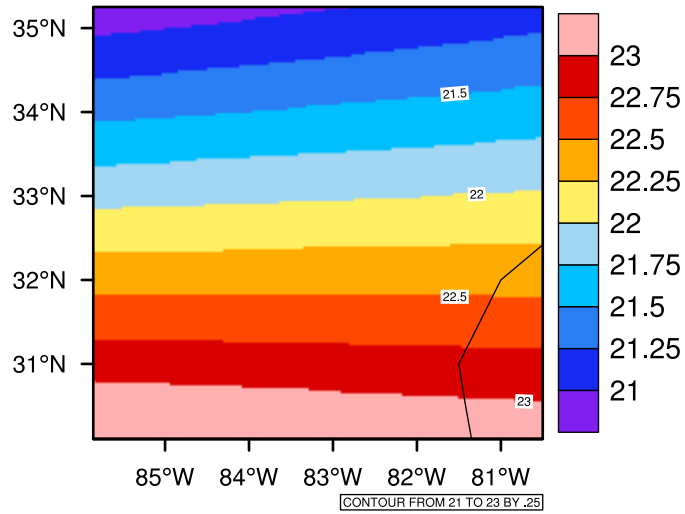

Yearly tasmax(c) In 2040-2049 GFDL-ESM2M RCP45 - Georgia

[You can request maps from any dataset from the AgriMetSoft Team.](#)