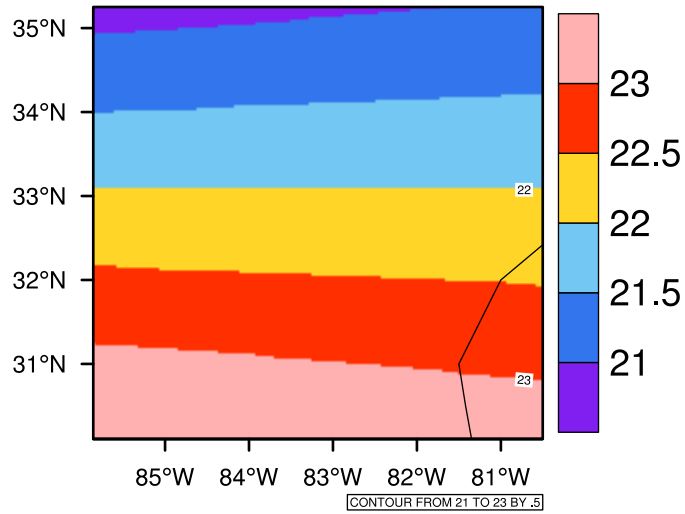

Yearly tasmax(c) In 2060-2069 GFDL-ESM2M RCP45 - Georgia

[You can request maps from any dataset from the AgriMetSoft Team.](#)