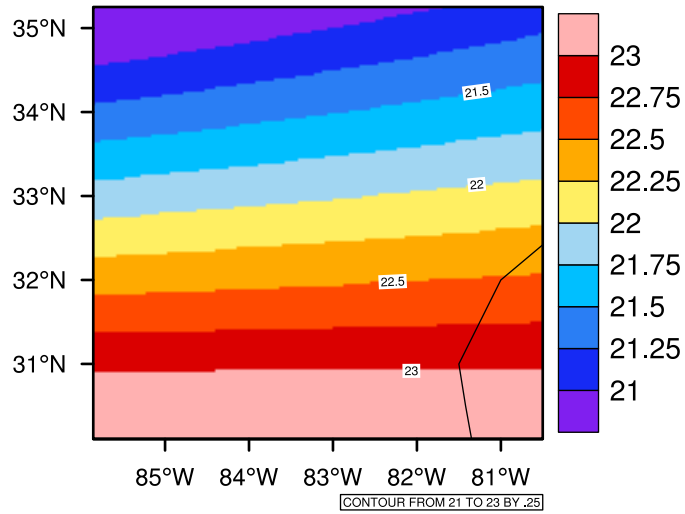

Yearly tasmax(c) In 2070-2079 GFDL-ESM2M RCP45 - Georgia

[You can request maps from any dataset from the AgriMetSoft Team.](#)