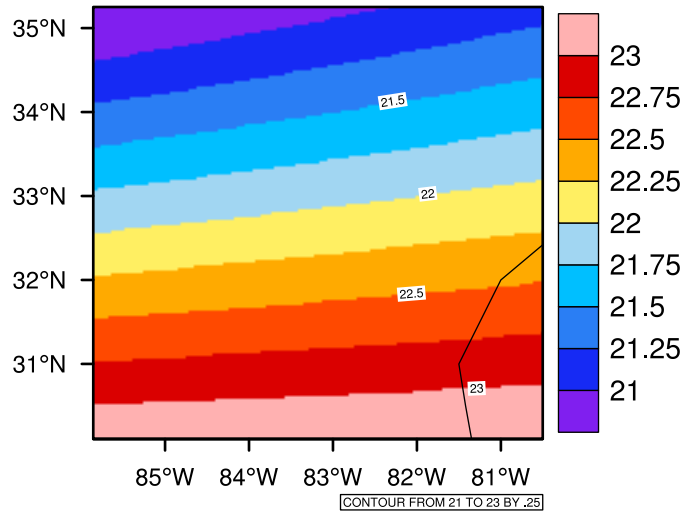

Yearly tasmax(c) In 2080-2089 GFDL-ESM2M RCP45 - Georgia

[You can request maps from any dataset from the AgriMetSoft Team.](#)