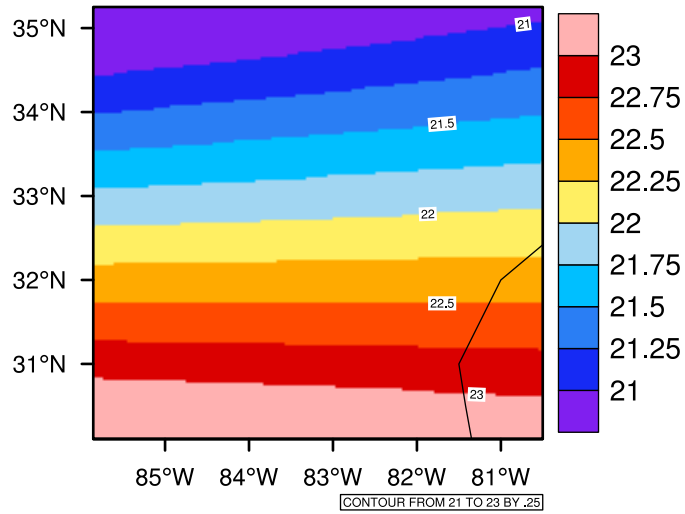

Yearly tasmax(c) In 2090-2099 GFDL-ESM2M RCP45 - Georgia

[You can request maps from any dataset from the AgriMetSoft Team.](#)