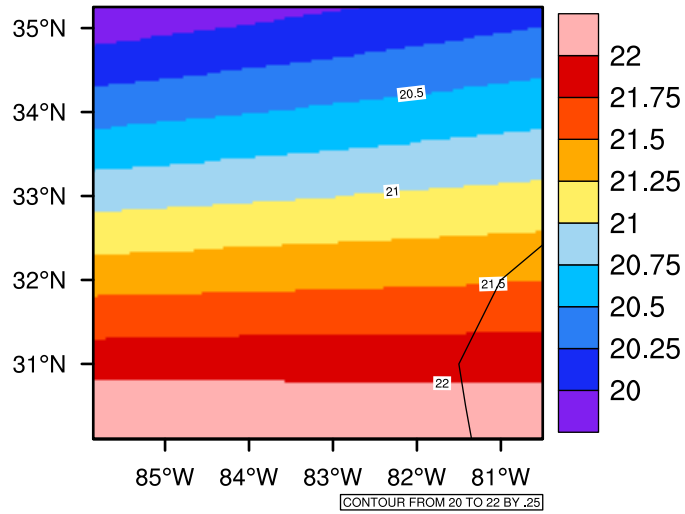

Yearly tasmax(c) In 2020-2029 GFDL-ESM2M RCP85 - Georgia

[You can request maps from any dataset from the AgriMetSoft Team.](#)