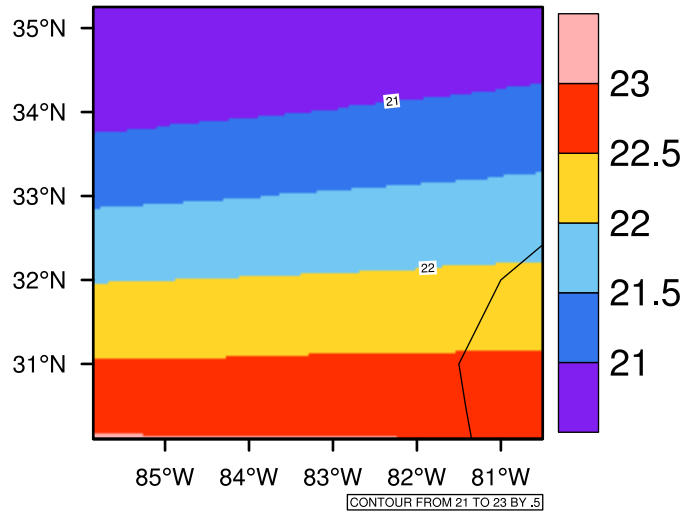

Yearly tasmax(c) In 2030-2039 GFDL-ESM2M RCP85 - Georgia

[You can request maps from any dataset from the AgriMetSoft Team.](#)