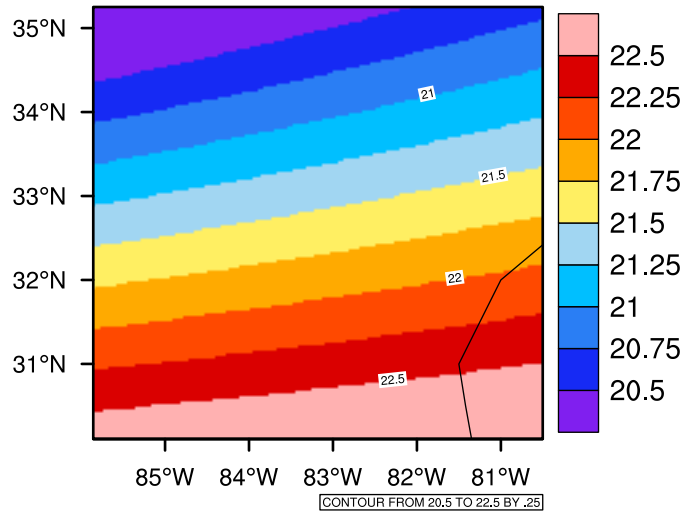

Yearly tasmax(c) In 2040-2049 GFDL-ESM2M RCP85 - Georgia

[You can request maps from any dataset from the AgriMetSoft Team.](#)