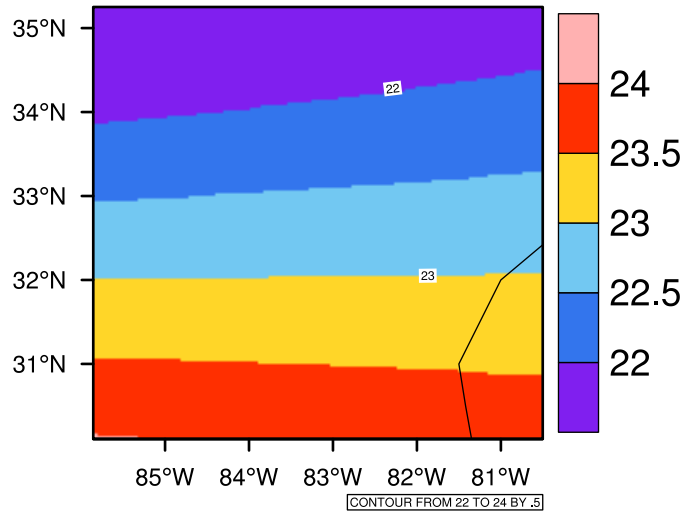

Yearly tasmax(c) In 2050-2059 GFDL-ESM2M RCP85 - Georgia

[You can request maps from any dataset from the AgriMetSoft Team.](#)