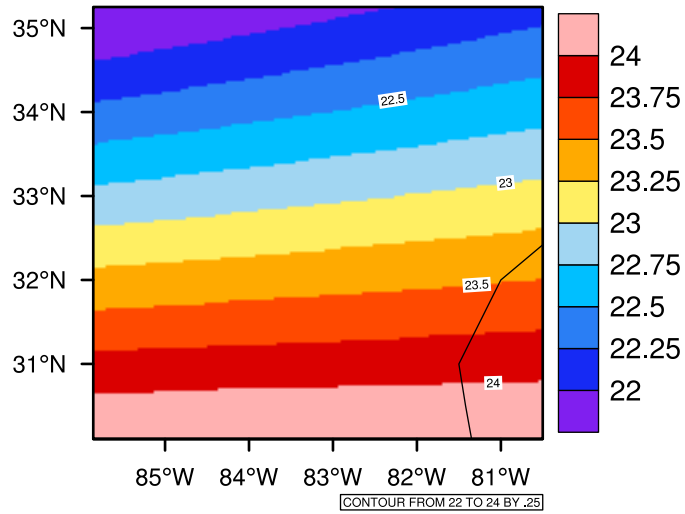

Yearly tasmax(c) In 2060-2069 GFDL-ESM2M RCP85 - Georgia

[You can request maps from any dataset from the AgriMetSoft Team.](#)