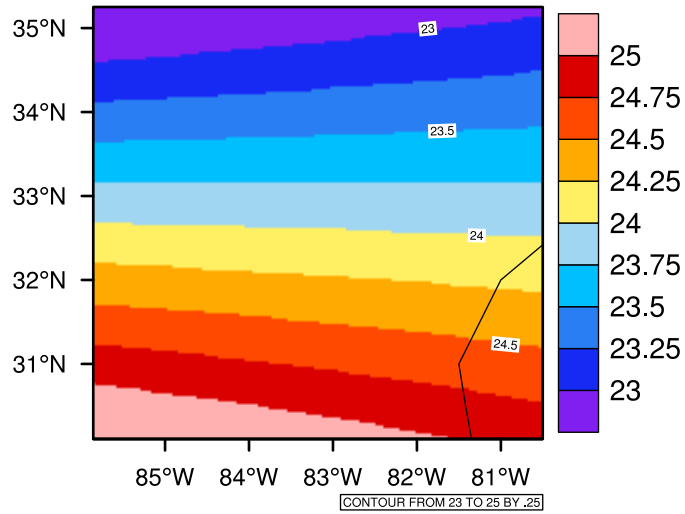

Yearly tasmax(c) In 2070-2079 GFDL-ESM2M RCP85 - Georgia

[You can request maps from any dataset from the AgriMetSoft Team.](#)