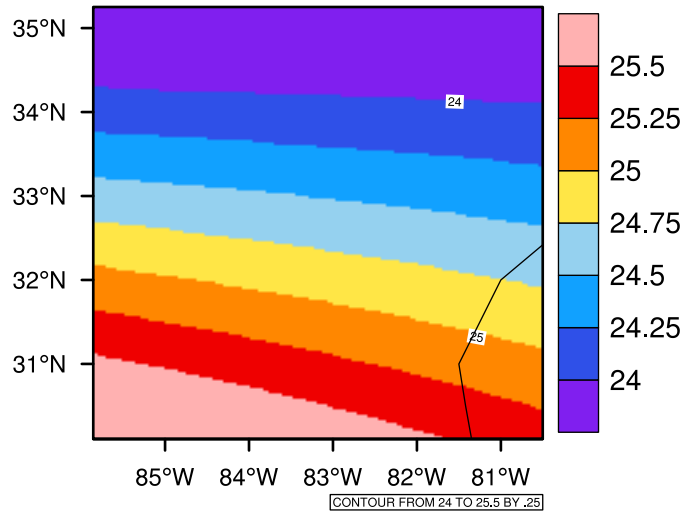

Yearly tasmax(c) In 2090-2099 GFDL-ESM2M RCP85 - Georgia

[You can request maps from any dataset from the AgriMetSoft Team.](#)