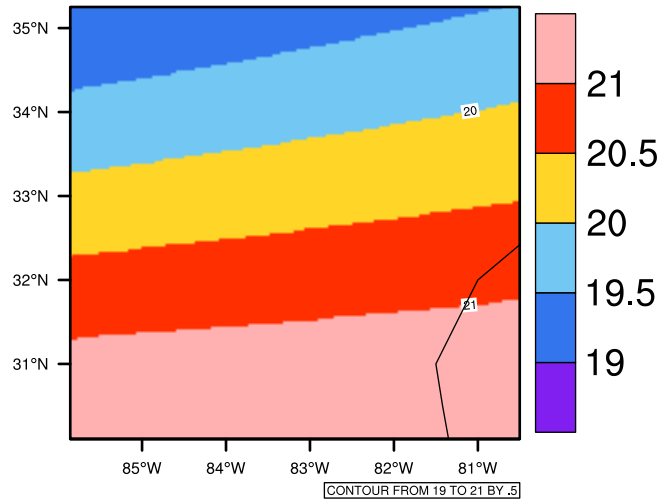

Yearly tasmax(c) In 1975-2005 GFDL-ESM2M historical - Georgia

[You can request maps from any dataset from the AgriMetSoft Team.](#)