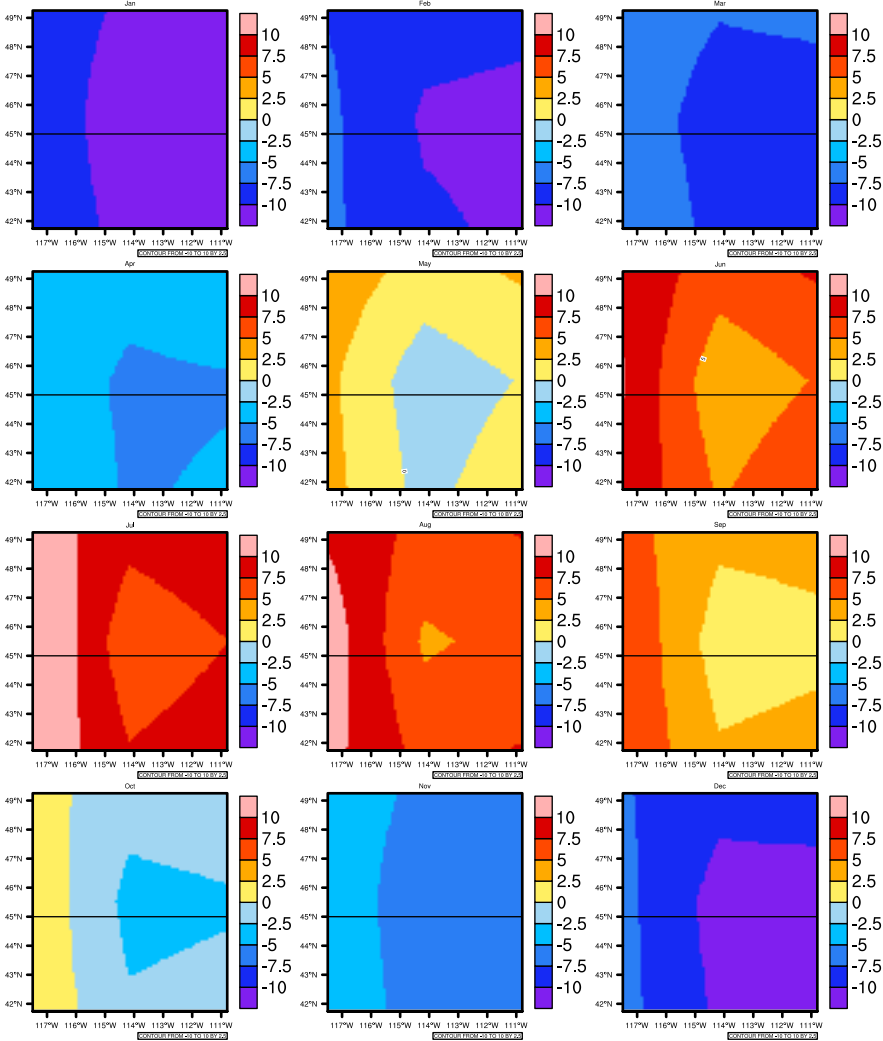

Monthly Daily Average t_{asmin}(c) In 1975-2005 GFDL-ESM2M historical - Idaho

AgriMetSoft (2020). Climate Maps. Available on:
<https://agrimetsoft.com/maps>

Order a new map on <https://agrimetsoft.com/order>

[You can request maps from any dataset from the AgriMetSoft Team.](#)